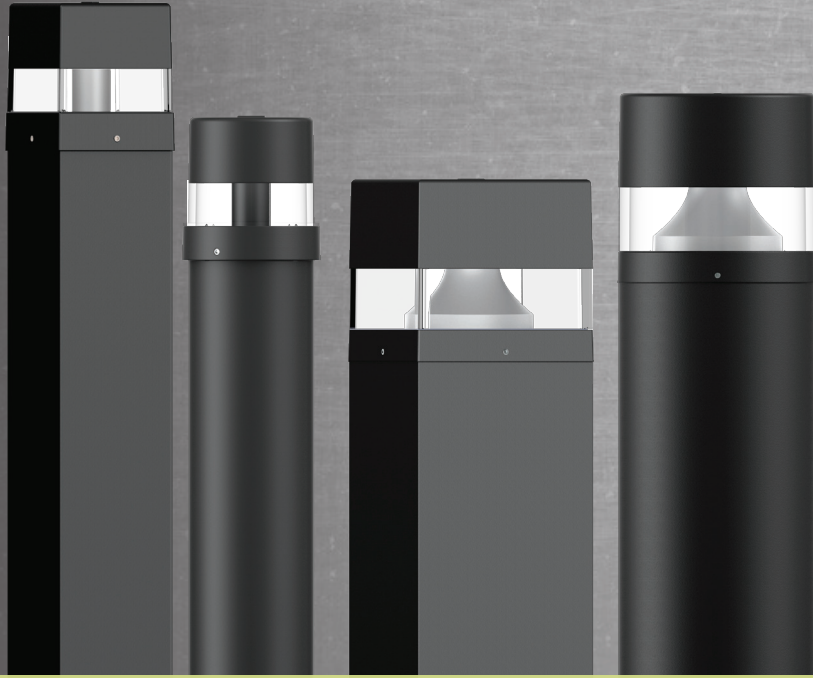

Lightsoft Bollard

- Square or Round Design
- 2 Different Diameters
- Custom Heights
- W27/W30/W40
- Lightshield Accessories