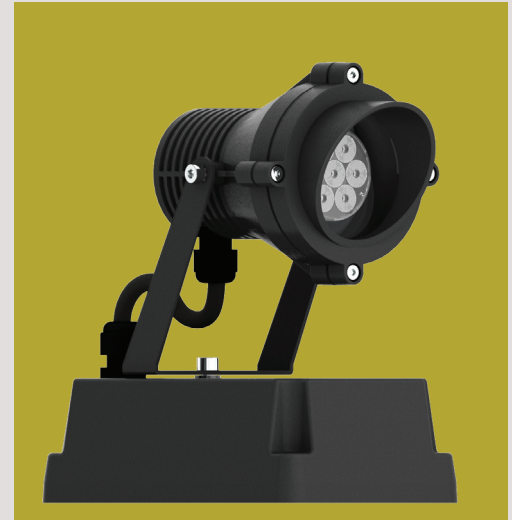

ZEAT

FLOOD LIGHT

BEAM

NARROW
MEDIUM
WIDE

TEMP

2700K
3000K
4000K

IP65/IK07

LIGMAN
LIGHTING USA