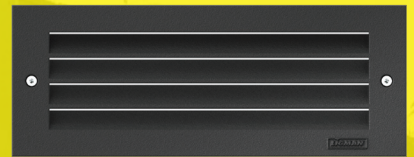

IP65 | IK10

Legend

recessed wall light

10"

13"

LIGHTING USA