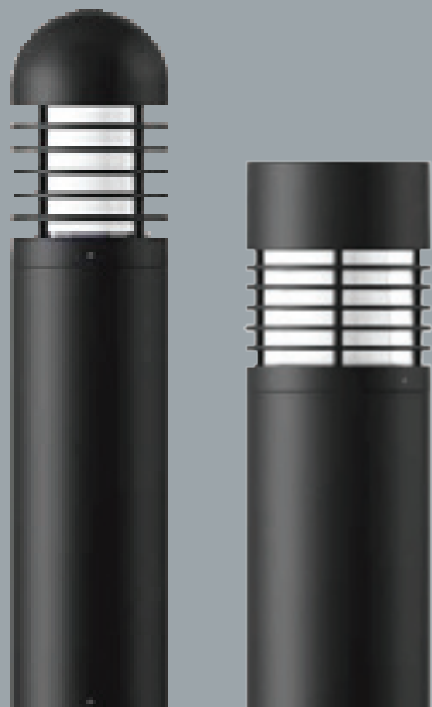

Duomo Bollard

IP55 / IK08

Dome -or- Flat Top

29w and 40w LED

LED 2700 / 3000 / 4000 K

Options - Custom Height &
House Side Shields

Ligman Quality