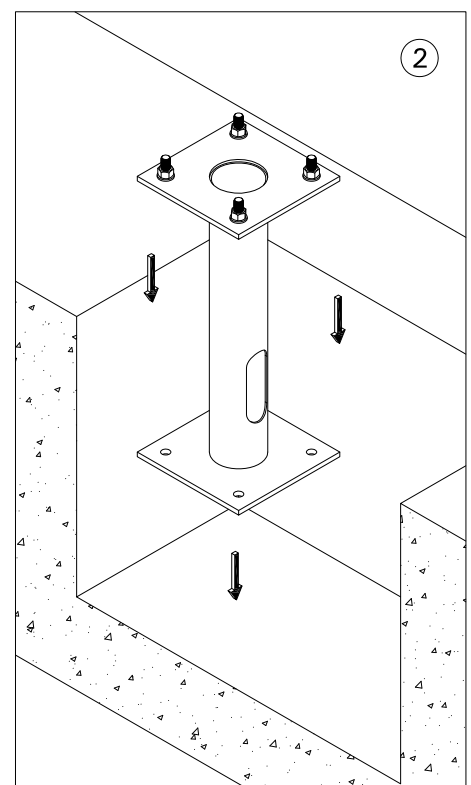

For installation of Accessories Root mount kit.
Model. A20491, A20691, A20791 and A20891

Product drawing (dimensions)

TOOL

- LIGMAN standard products are supplied with the control gear 220/230v 50Hz. The control gear for other voltages and frequencies is available upon request, please consult us for more details.
- LIGMAN luminaires are designed to conform IEC 60598 2-1 standard.