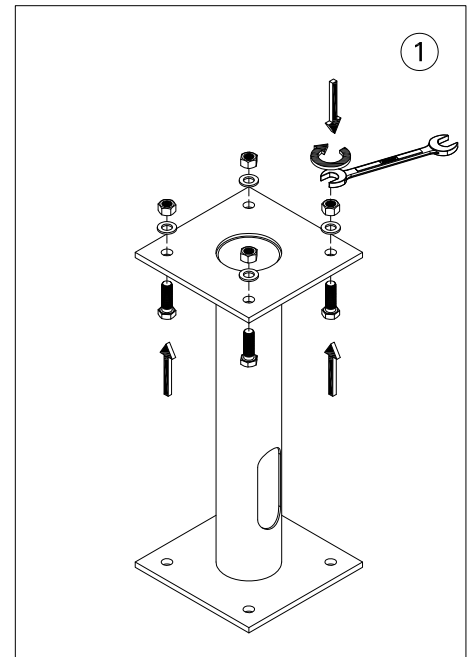

For installation of Accessories Root mount kit.
Model. A20491, A20691, A20791 and A20891

Product drawing (dimensions)

TOOL

- LIGMAN standard products are supplied with the control gear 220/230v 50Hz. The control gear for other voltages and frequencies is available upon request, please consult us for more details.
- LIGMAN luminaires are designed to conform IEC 60598 2-1 standard.