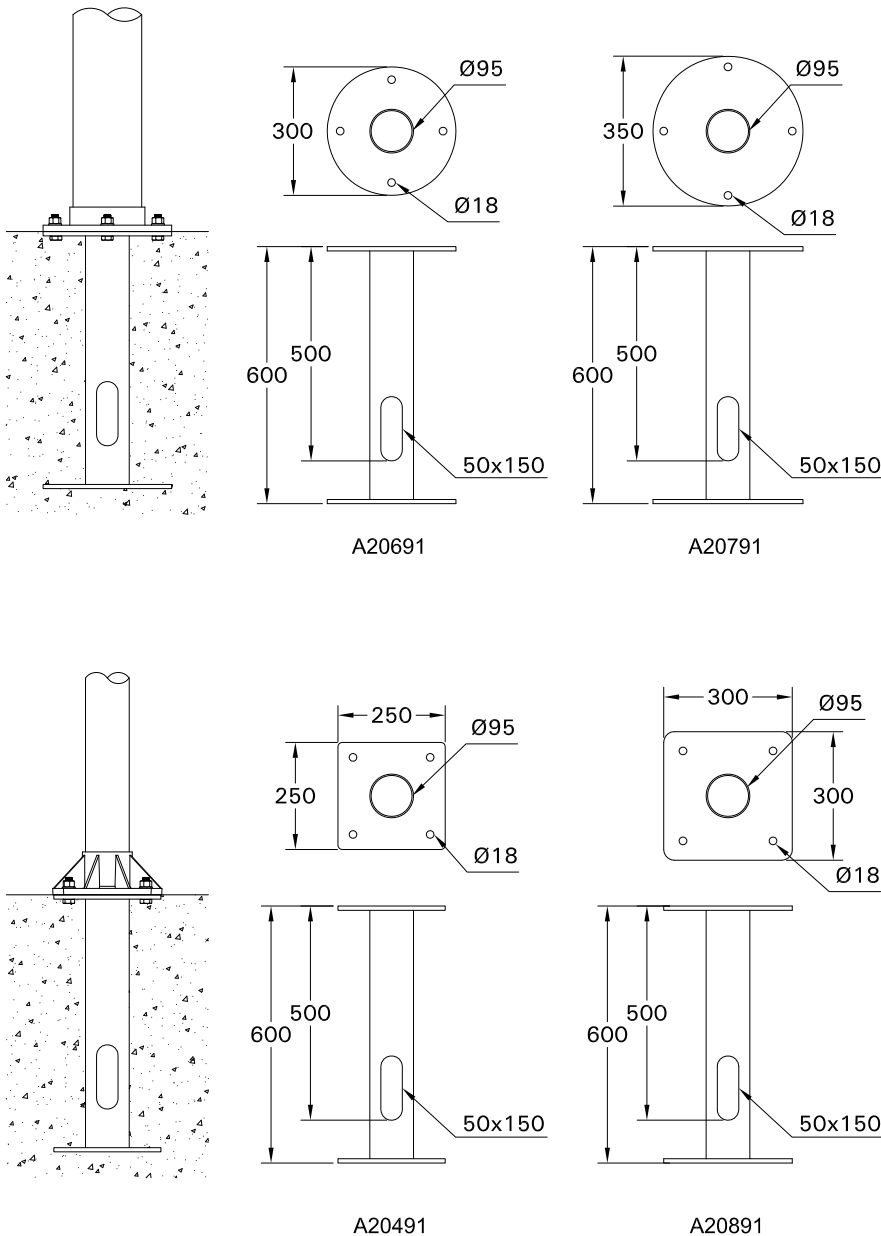

For installation of Accessories Root mount kit.
Model. A20491, A20691, A20791 and A20891

Product drawing (dimensions)

TOOL

- LIGMAN standard products are supplied with the control gear 220/230v 50Hz. The control gear for other voltages and frequencies is available upon request, please consult us for more details.
- LIGMAN luminaires are designed to conform IEC 60598 2-1 standard.