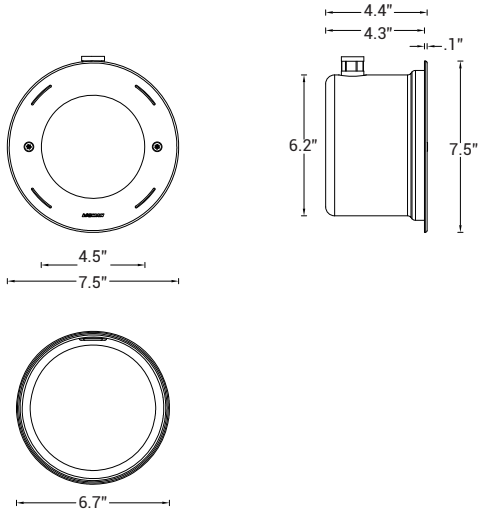

UBOH-60022

Bornholm 3 Underwater Luminaire (Constant Voltage)

RGBW

15w LED - 1133 Lumens

IP68 • Suitable For Wet Locations

IK07 • Impact Resistant (Vandal Resistant)

Weight 5 lbs

Mounting Detail