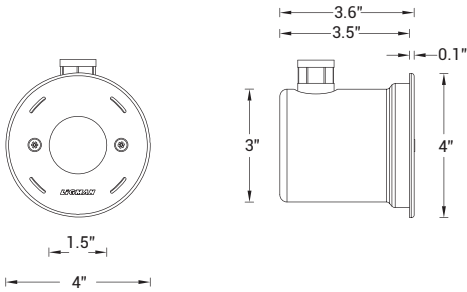

# UBOH-60002

Bornholm 1 Underwater Luminaire (Constant Voltage)

4w LED - 170 Lumens

IP68 • Suitable For Wet Locations

IK07 • Impact Resistant (Vandal Resistant)

Weight 2 lbs

Mounting Detail