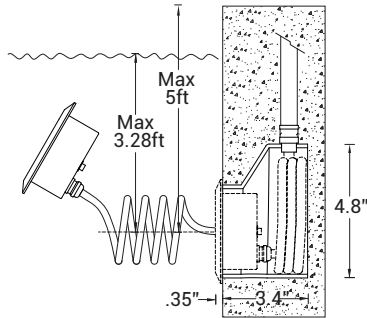

The Aqua is a constant voltage fixture.

Additional Options (Consult Factory For Pricing)

A80191
3" x 10" Remote Enclosure Box

A80291
4" x 10" Remote Enclosure Box

UAQ-60001

Aqua 1 Underwater Projector

PROJECT	<input type="text"/>	DATE	<input type="text"/>
----------------	----------------------	-------------	----------------------