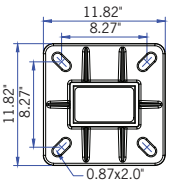

Mounting Detail