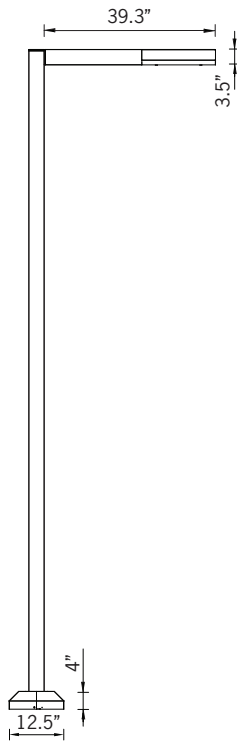

Additional Options (Consult Factory For Pricing)

Light Linear PT Product Family