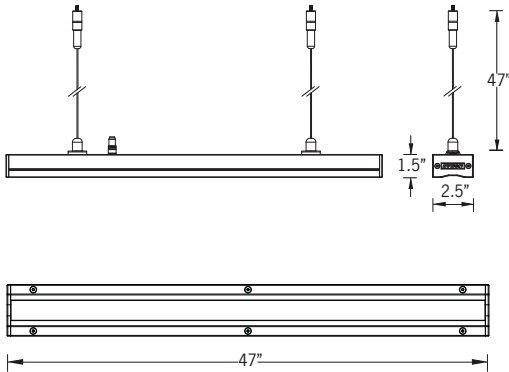

Lumen - Maintenance Life

L80 /B10 at 50,000 hours (This means that at least 90% of the LED still achieve 80% of their original flux)

Efficient quality linear fixture portfolio. Coordinated pendant range with multiple optics and component options.

Light Linear LA pendant family is a range of small profile linear product that complements the Light Linear LA inground, surface wall and recessed luminaires. The pendant fixture is available with a selection of optics. This luminaire is available with RGBW color changing, as well as static white color in 2700K, 3000K and 4000K formats.

A recessing box for the Light Linear LA is available as an option for concrete pour applications. This recessing box can be shipped to the jobsite ahead of time, if requested.

The Light Linear LA is suitable for wall grazing, wall washing, column lighting and uplight applications and can be used in many applications including; commercial, historic, or modern architectural interiors and exteriors.

Two different lengths are provided allowing the luminaire installation to be tailored exactly to the architectural structure. The luminaire is provided with an integral driver. A remote driver can be provided, please contact the factory for more details. Options of clear or frosted tempered 8mm thick glass.

REMOTE DRIVER

55w LED 5703 Lumens

IP67 • Suitable For Wet Locations

IK08 • Impact Resistant (Vandal Resistant)

Weight 8.8 lbs