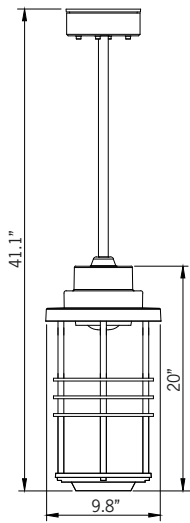

48w COB 3711 Lumens
IP65 • Suitable For Wet Locations
IK08 • Impact Resistant (Vandal Resistant)
Weight 15 lbs