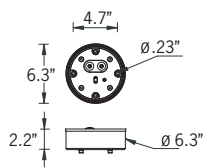

48w COB 3711 Lumens
IP65 • Suitable For Wet Locations
IK08 • Impact Resistant (Vandal Resistant)
Weight 15 lbs

Mounting Detail