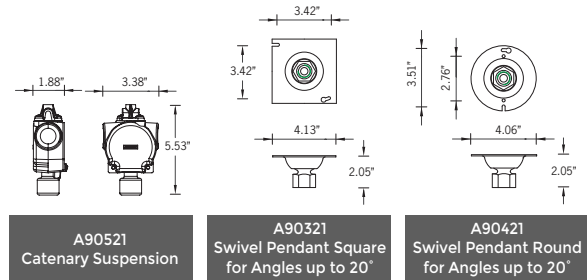

Additional Options (Consult Factory For Pricing)