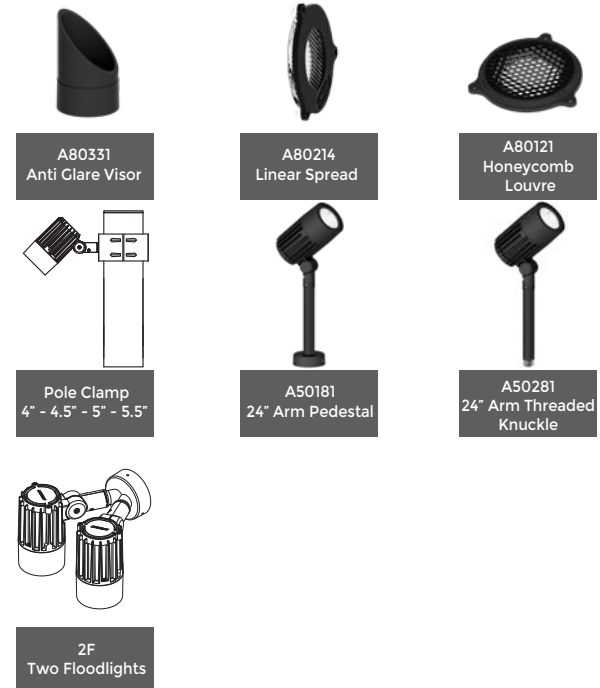

Additional Options (Consult Factory For Pricing)