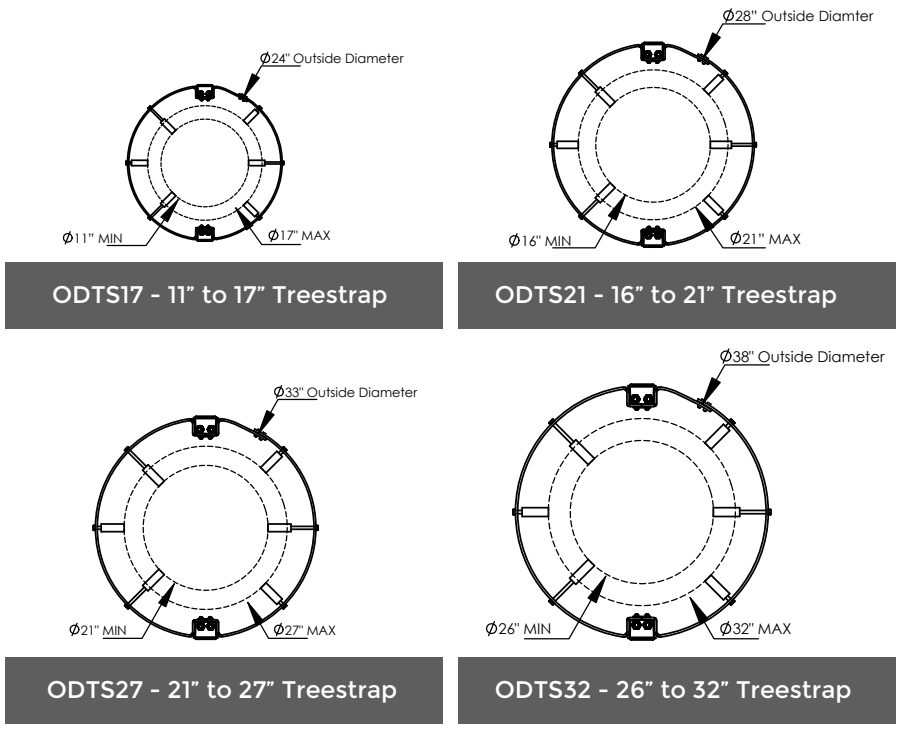

UOD-50052

Odessa 1 Small Threaded Knuckle Floodlight

PROJECT				DATE	
QUANTITY		TYPE		NOTE	

ORDERING EXAMPLE || UOD-50052 - 11w - VN - W30 - 03 - 120/277v

UOD-50052					
LAMP	BEAM	LED COLOR	FINISH COLOR	VOLTAGE	
11w COB 816 Lumens	VN - Very Narrow 8°	W27 - 2700K W30 - 3000K W35 - 3500K W40 - 4000K	01 - BLACK RAL 9011 02 - DARK GREY RAL 7043 03 - WHITE RAL 9003 04 - METALLIC SILVER RAL 9006 05 - MATTE SILVER RAL 9006 06 - LIGMAN BRONZE 07 - CUSTOM RAL	120/277v Other - Specify	

ADDITIONAL OPTIONS

DIM - 0-10v Dimming	A80121 - Honeycomb Louvre	DICHROIC COLOR FILTERS	TREE STRAP	POLE CLAMP
NAT - Natatorium Rated	A50181 - Surface Pedestal 24" Extended Arm	RD - Red Lens	ODTS17 - 11" to 17" DIA	PC4 - 4" Clamp
A80331 - Anti Glare Visor	A50281 - 1/2" Threaded 24" Extended Arm	BL - Blue Lens	ODTS21 - 16" to 21" DIA	PC45 - 4.5" Clamp
A80214 - Linear Spread Lens	2F - Two Floodlight Heads	AM - Amber Lens	ODTS27 - 21" to 27" DIA	PC5 - 5" Clamp
		GR - Green Lens	ODTS32 - 26" to 32" DIA	PC55 - 5.5" Clamp

ODTS - Odessa Treestrap Options