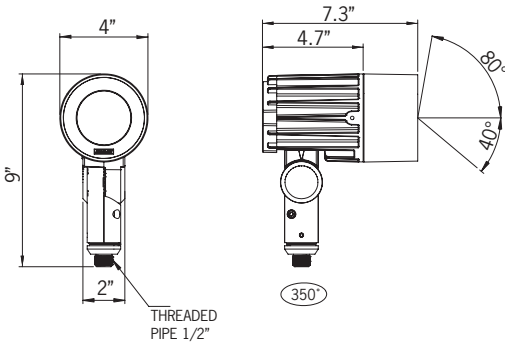

## Odessa 1 Small Threaded Knuckle Floodlight

11w COB 816 Lumens  
IP66 • Suitable For Wet Locations  
IK07 • Impact Resistant (Vandal Resistant)  
Weight 5.7 lbs