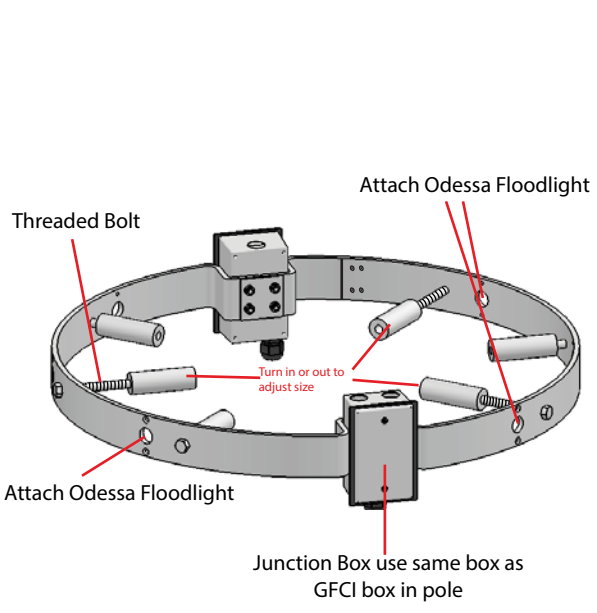

UOD-50052

Odessa 1 Small Threaded Knuckle Floodlight

PROJECT				DATE	
QUANTITY		TYPE		NOTE	

ORDERING EXAMPLE || UOD-50052 - 11w - VN - W30 - 03 - 120/277v

UOD-50052					
LAMP	BEAM	LED COLOR	FINISH COLOR	VOLTAGE	
11w COB 816 Lumens	VN - Very Narrow 8°	W27 - 2700K W30 - 3000K W35 - 3500K W40 - 4000K	01 - BLACK RAL 9011 02 - DARK GREY RAL 7043 03 - WHITE RAL 9003 04 - METALLIC SILVER RAL 9006 05 - MATTE SILVER RAL 9006 06 - LIGMAN BRONZE 07 - CUSTOM RAL	120/277v Other - Specify	

ADDITIONAL OPTIONS

DIM - 0-10v Dimming	A80121 - Honeycomb Louvre	DICHROIC COLOR FILTERS	TREE STRAP	POLE CLAMP
NAT - Natatorium Rated	A50181 - Surface Pedestal 24" Extended Arm	RD - Red Lens	ODTS17 - 11" to 17" DIA	PC4 - 4" Clamp
A80331 - Anti Glare Visor	A50281 - 1/2" Threaded 24" Extended Arm	BL - Blue Lens	ODTS21 - 16" to 21" DIA	PC45 - 4.5" Clamp
A80214 - Linear Spread Lens	2F - Two Floodlight Heads	AM - Amber Lens	ODTS27 - 21" to 27" DIA	PC5 - 5" Clamp
		GR - Green Lens	ODTS32 - 26" to 32" DIA	PC55 - 5.5" Clamp

ODTS - Odessa Treestrap Options