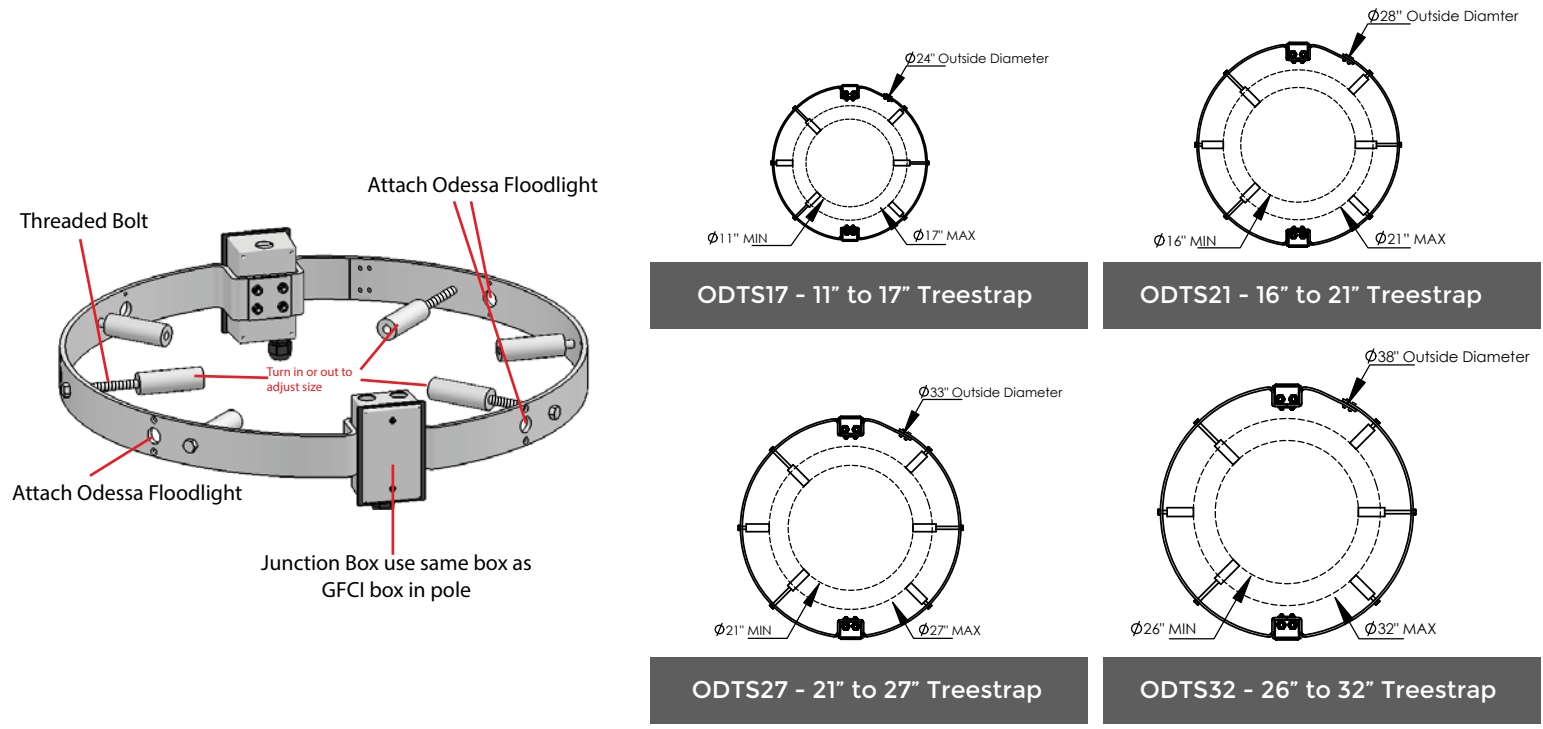

UOD-50001

Odessa 1 Small Floodlight

PROJECT					DATE	
QUANTITY		TYPE		NOTE		

ORDERING EXAMPLE || UOD-50001 - 21w - M - W30 - 03 - 120/277v

UOD-50001					
LAMP	BEAM	LED COLOR	FINISH COLOR	VOLTAGE	
21w COB 1673 Lumens	M - Medium 23° W - Wide 32° VW - Very Wide 47°	W27 - 2700K W30 - 3000K W35 - 3500K W40 - 4000K	01 - BLACK RAL 9011 02 - DARK GREY RAL 7043 03 - WHITE RAL 9003 04 - METALLIC SILVER RAL 9006 05 - MATTE SILVER RAL 9006 06 - LIGMAN BRONZE 07 - CUSTOM RAL	120/277v Other - Specify	

ADDITIONAL OPTIONS

DIM - 0-10v Dimming	A80121 - Honeycomb Louvre	DICHROIC COLOR FILTERS	TREE STRAP	POLE CLAMP
NAT - Natatorium Rated	A50441 - Ground Spike	RD - Red Lens	ODTS17 - 11" to 17" DIA	PC4 - 4" Clamp
A80331 - Anti Glare Visor	A50181 - Surface Pedestal 24" Extended Arm	BL - Blue Lens	ODTS21 - 16" to 21" DIA	PC45 - 4.5" Clamp
A80214 - Linear Spread Lens	A50281 - 1/2" Threaded 24" Extended Arm	AM - Amber Lens	ODTS27 - 21" to 27" DIA	PC5 - 5" Clamp
		GR - Green Lens	ODTS32 - 26" to 32" DIA	PC55 - 5.5" Clamp

ODTS - Odessa Treestrap Options