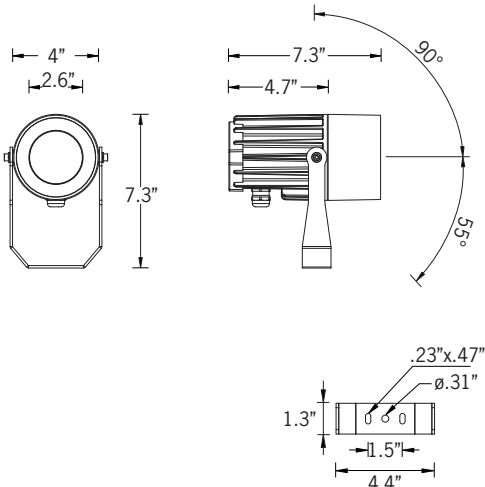

UOD-50001

Odessa 1 Small Floodlight

21w COB 1673 Lumens
IP66 • Suitable For Wet Locations
IK07 • Impact Resistant (Vandal Resistant)
Weight 3.7 lbs

Mounting Detail

Construction

Aluminum Casting
Less than 0.1% copper content - Marine Grade 6060 extruded & LM6 Aluminum High Pressure die casting provides excellent mechanical strength, clean detailed product lines and excellent heat dissipation.