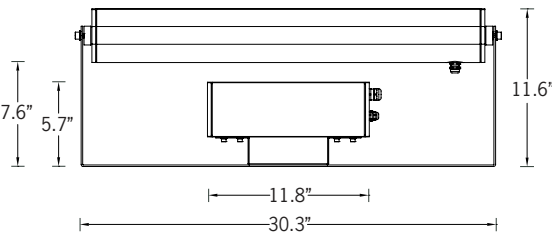

Lumen - Maintenance Life

L80 /B10 at 50,000 hours (This means that at least 90% of the LED still achieve 80% of their original flux)

Clean, slim, surface wall fixtures with class leading performance.

The KWH luminaire provides a small profile luminaire with clean crisp lines and lateral expandability, maintaining a minimalistic uniform visual sideways appearance while offering a variety of lumen packages.

These luminaires have rotatable and interchangeable microVOS optics.

Powerful, flexible and cost-effective family with vast array of technical optic choices.

A range of small profile, linear surface wall or ground mounted luminaires with options of upward or downward light distributions. Ideally suited to illuminate the wall and surfaces in front of wall and for light accents on vertical surfaces using high efficiency LED's. The KWH is suitable for indoor and outdoor applications and provides a clean, visually appealing solution for a small, unobtrusive surface mounted luminaire.

This luminaire is available in 3 different sizes utilizing microVos technology, meaning the ability to do Type I,II,III,IV & V distributions as well as hybrid distributions to suit the designer's requirements.

Using the microVos optics allows for very wide spacing to mounting height ratios, while still providing perfect uniformity and code compliant light levels.