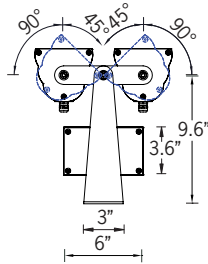

Lumen - Maintenance Life

L80 /B10 at 50,000 hours (This means that at least 90% of the LED still achieve 80% of their original flux)

Clean, slim, surface wall fixtures with class leading performance.

The KWH luminaire provides a small profile luminaire with clean crisp lines and lateral expandability, maintaining a minimalistic uniform visual sideways appearance while offering a variety of lumen packages.

These luminaires have rotatable and interchangeable microVOS optics.

Powerful, flexible and cost-effective family with vast array of technical optic choices.

A range of small profile, linear surface wall or ground mounted luminaires with options of upward or downward light distributions. Ideally suited to illuminate the wall and surfaces in front of wall and for light accents on vertical surfaces using high efficiency LED's. The KWH is suitable for indoor and outdoor applications and provides a clean, visually appealing solution for a small, unobtrusive surface mounted luminaire.

This luminaire is available in 3 different sizes utilizing microVos technology, meaning the ability to do Type I,II,III,IV & V distributions as well as hybrid distributions to suit the designer's requirements.

Using the microVos optics allows for very wide spacing to mounting height ratios, while still providing perfect uniformity and code compliant light levels.