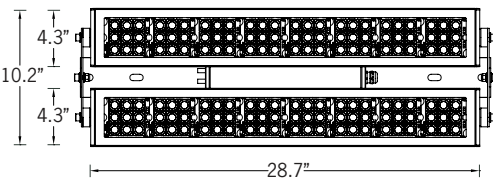

Lumen - Maintenance Life

L80 /B10 at 50,000 hours (This means that at least 90% of the LED still achieve 80% of their original flux)

Clean, slim, surface wall fixtures with class leading performance.

The KWH luminaire provides a small profile luminaire with clean crisp lines and lateral expandability, maintaining a minimalistic uniform visual sideways appearance while offering a variety of lumen packages.

These luminaires have rotatable and interchangeable microVOS optics.

Powerful, flexible and cost-effective family with vast array of technical optic choices.

A range of small profile, linear surface wall or ground mounted luminaires with options of upward or downward light distributions. Ideally suited to illuminate the wall and surfaces in front of wall and for light accents on vertical surfaces using high efficiency LED's. The KWH is suitable for indoor and outdoor applications and provides a clean, visually appealing solution for a small, unobtrusive surface mounted luminaire.

This luminaire is available in 3 different sizes utilizing microVos technology, meaning the ability to do Type I,II,III,IV & V distributions as well as hybrid distributions to suit the designer's requirements.

Using the microVos optics allows for very wide spacing to mounting height ratios, while still providing perfect uniformity and code compliant light levels.