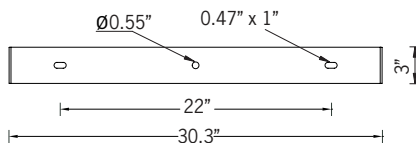

Lumen - Maintenance Life

L80 /B10 at 50,000 hours (This means that at least 90% of the LED still achieve 80% of their original flux)

Clean, slim, surface wall fixtures with class leading performance.

The KWH luminaire provides a small profile luminaire with clean crisp lines and lateral expandability, maintaining a minimalistic uniform visual sideways appearance while offering a variety of lumen packages.

These luminaires have rotatable and interchangeable microVOS optics.

Powerful, flexible and cost-effective family with vast array of technical optic choices.

A range of small profile, linear surface wall or ground mounted luminaires with options of upward or downward light distributions. Ideally suited to illuminate the wall and surfaces in front of wall and for light accents on vertical surfaces using high efficiency LED's. The KWH is suitable for indoor and outdoor applications and provides a clean, visually appealing solution for a small, unobtrusive surface mounted luminaire.

This luminaire is available in 3 different sizes utilizing microVos technology, meaning the ability to do Type I,II,III,IV & V distributions as well as hybrid distributions to suit the designer's requirements.

Using the microVos optics allows for very wide spacing to mounting height ratios, while still providing perfect uniformity and code compliant light levels.