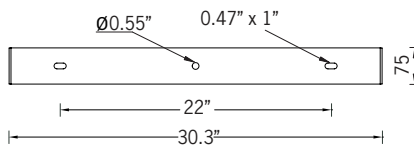

UKWH-50041

KWH 11 Floodlight

94w LED 9046-11391 Lumens
IP65 • Suitable For Wet Locations
IK07 • Impact Resistant
Weight 27 lbs

Mounting Detail

Construction

Aluminum

Less than 0.1% copper content - Marine Grade 6060 extruded & LM6 Aluminum High Pressure die casting provides excellent mechanical strength, clean detailed product lines and excellent heat dissipation.