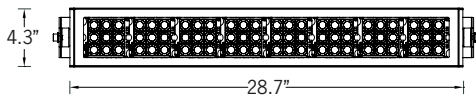

UKWH-50041

KWH 11 Floodlight

94w LED 9046-11391 Lumens
IP65 • Suitable For Wet Locations
IK07 • Impact Resistant
Weight 27 lbs

Mounting Detail

Construction

Aluminum

Less than 0.1% copper content - Marine Grade 6060 extruded & LM6 Aluminum High Pressure die casting provides excellent mechanical strength, clean detailed product lines and excellent heat dissipation.