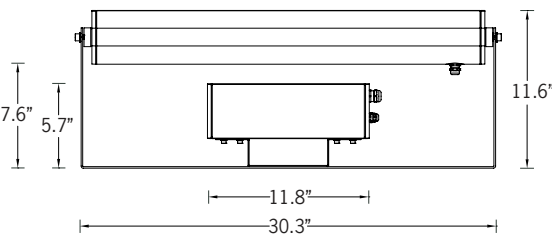

UKWH-50041

KWH 11 Floodlight

94w LED 9046-11391 Lumens
IP65 • Suitable For Wet Locations
IK07 • Impact Resistant
Weight 27 lbs

Mounting Detail

Construction

Aluminum

Less than 0.1% copper content - Marine Grade 6060 extruded & LM6 Aluminum High Pressure die casting provides excellent mechanical strength, clean detailed product lines and excellent heat dissipation.