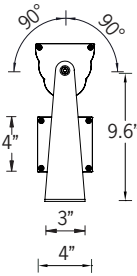

UKWH-50041

KWH 11 Floodlight

94w LED 9046-11391 Lumens
IP65 • Suitable For Wet Locations
IK07 • Impact Resistant
Weight 27 lbs

Mounting Detail

Construction

Aluminum

Less than 0.1% copper content - Marine Grade 6060 extruded & LM6 Aluminum High Pressure die casting provides excellent mechanical strength, clean detailed product lines and excellent heat dissipation.