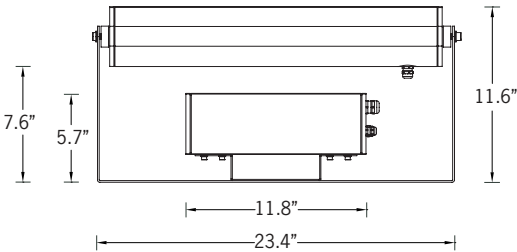

UKWH-50031

KWH 10 Floodlight

140w LED 13570-17087 Lumens
IP65 • Suitable For Wet Locations
IK07 • Impact Resistant
Weight 32 lbs

Mounting Detail

Construction

Aluminum

Less than 0.1% copper content - Marine Grade 6060 extruded & LM6 Aluminum High Pressure die casting provides excellent mechanical strength, clean detailed product lines and excellent heat dissipation.