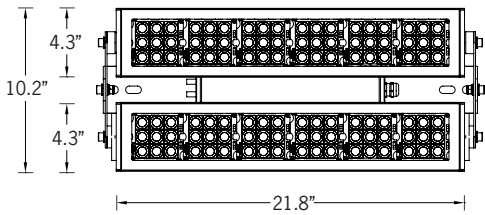

UKWH-50031

KWH 10 Floodlight

140w LED 13570-17087 Lumens
IP65 • Suitable For Wet Locations
IK07 • Impact Resistant
Weight 32 lbs

Mounting Detail

Construction

Aluminum

Less than 0.1% copper content - Marine Grade 6060 extruded & LM6 Aluminum High Pressure die casting provides excellent mechanical strength, clean detailed product lines and excellent heat dissipation.