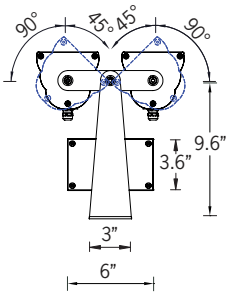

UKWH-50031

KWH 10 Floodlight

140w LED 13570-17087 Lumens
IP65 • Suitable For Wet Locations
IK07 • Impact Resistant
Weight 32 lbs

Mounting Detail

Construction

Aluminum

Less than 0.1% copper content - Marine Grade 6060 extruded & LM6 Aluminum High Pressure die casting provides excellent mechanical strength, clean detailed product lines and excellent heat dissipation.