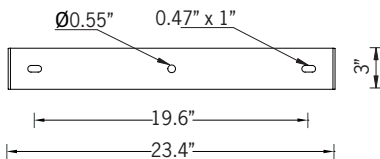

UKWH-50031

KWH 10 Floodlight

140w LED 13570-17087 Lumens
IP65 • Suitable For Wet Locations
IK07 • Impact Resistant
Weight 32 lbs

Mounting Detail

Construction

Aluminum

Less than 0.1% copper content - Marine Grade 6060 extruded & LM6 Aluminum High Pressure die casting provides excellent mechanical strength, clean detailed product lines and excellent heat dissipation.