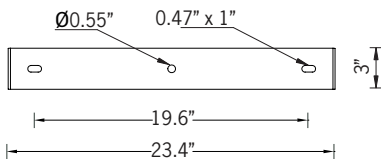

## KWH 9 Floodlight

70w LED    7312-8873 Lumens  
IP65 • Suitable For Wet Locations  
IK07 • Impact Resistant  
Weight 21 lbs

Mounting Detail