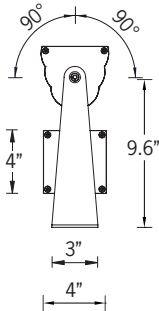

## KWH 9 Floodlight

70w LED    7312-8873 Lumens  
IP65 • Suitable For Wet Locations  
IK07 • Impact Resistant  
Weight 21 lbs

Mounting Detail