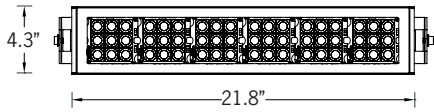

## KWH 9 Floodlight

70w LED    7312-8873 Lumens  
IP65 • Suitable For Wet Locations  
IK07 • Impact Resistant  
Weight 21 lbs

Mounting Detail