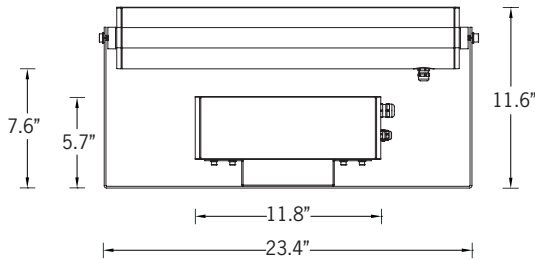

## KWH 9 Floodlight

70w LED    7312-8873 Lumens  
IP65 • Suitable For Wet Locations  
IK07 • Impact Resistant  
Weight 21 lbs

Mounting Detail