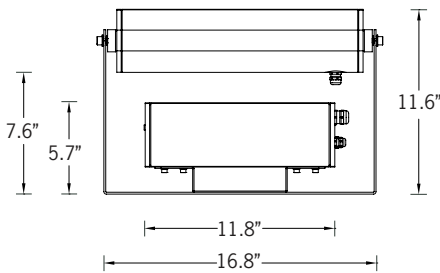

UKWH-50013

KWH 8 Small Floodlight

RGBW + Tunable White

92w LED 5892 Lumens
IP65 • Suitable For Wet Locations
IK07 • Impact Resistant
Weight 30 lbs

Mounting Detail

Construction

Aluminum

Less than 0.1% copper content – Marine Grade 6060 extruded & LM6 Aluminum High Pressure die casting provides excellent mechanical strength, clean detailed product lines and excellent heat dissipation.