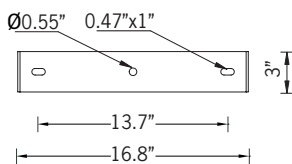

UKWH-50013

KWH 8 Small Floodlight

RGBW + Tunable White

92w LED 5892 Lumens
IP65 • Suitable For Wet Locations
IK07 • Impact Resistant
Weight 30 lbs

Mounting Detail

Construction

Aluminum

Less than 0.1% copper content – Marine Grade 6060 extruded & LM6 Aluminum High Pressure die casting provides excellent mechanical strength, clean detailed product lines and excellent heat dissipation.