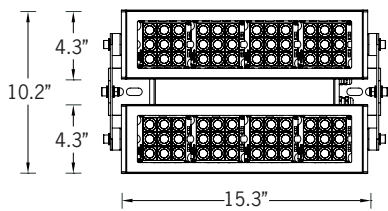

UKWH-50013

KWH 8 Small Floodlight

RGBW + Tunable White

92w LED 5892 Lumens
IP65 • Suitable For Wet Locations
IK07 • Impact Resistant
Weight 30 lbs

Mounting Detail

Construction

Aluminum

Less than 0.1% copper content – Marine Grade 6060 extruded & LM6 Aluminum High Pressure die casting provides excellent mechanical strength, clean detailed product lines and excellent heat dissipation.