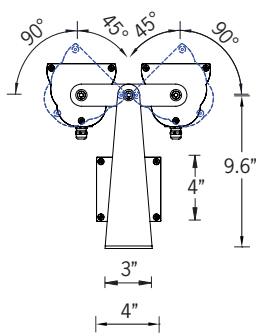

UKWH-50013

KWH 8 Small Floodlight

RGBW + Tunable White

92w LED 5892 Lumens
IP65 • Suitable For Wet Locations
IK07 • Impact Resistant
Weight 30 lbs

Mounting Detail

Construction

Aluminum

Less than 0.1% copper content – Marine Grade 6060 extruded & LM6 Aluminum High Pressure die casting provides excellent mechanical strength, clean detailed product lines and excellent heat dissipation.