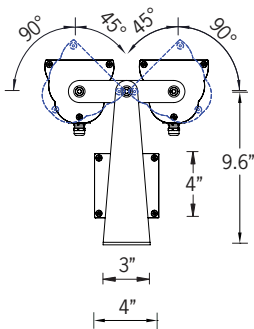

Mounting Detail