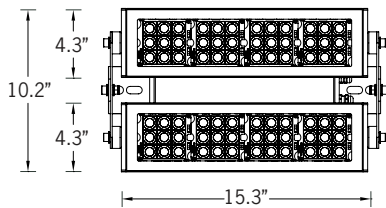

Mounting Detail