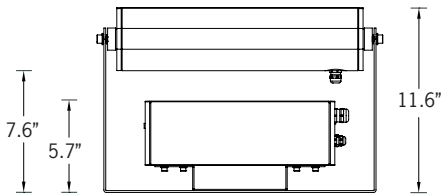

Mounting Detail