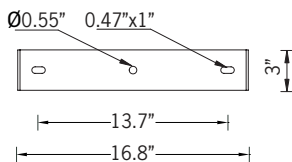

Mounting Detail