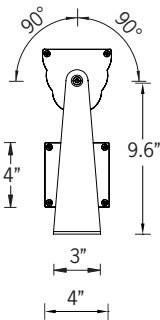

### RGBW

48w LED 2719 Lumens  
 IP65 • Suitable For Wet Locations  
 IK07 • Impact Resistant  
 Weight 16 lbs

Mounting Detail