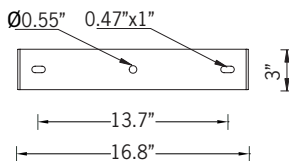

### RGBW

48w LED 2719 Lumens  
 IP65 • Suitable For Wet Locations  
 IK07 • Impact Resistant  
 Weight 16 lbs

Mounting Detail