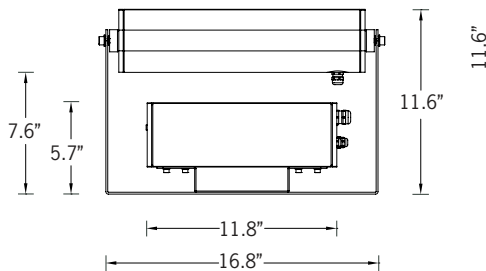

### RGBW

48w LED 2719 Lumens  
 IP65 • Suitable For Wet Locations  
 IK07 • Impact Resistant  
 Weight 16 lbs

Mounting Detail