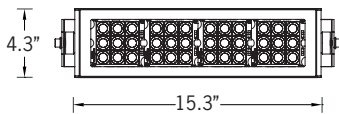

### RGBW

48w LED 2719 Lumens  
 IP65 • Suitable For Wet Locations  
 IK07 • Impact Resistant  
 Weight 16 lbs

Mounting Detail