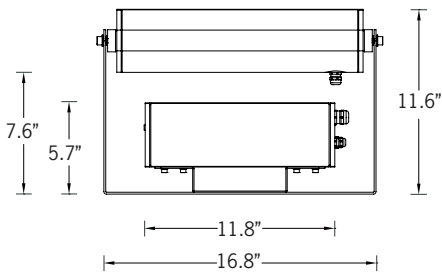

UKWH-50001

KWH 7 Small Floodlight

47w LED 4874-5915 Lumens
IP65 • Suitable For Wet Locations
IK07 • Impact Resistant
Weight 16 lbs

Mounting Detail

Construction

Aluminum

Less than 0.1% copper content – Marine Grade 6060 extruded & LM6 Aluminum High Pressure die casting provides excellent mechanical strength, clean detailed product lines and excellent heat dissipation.