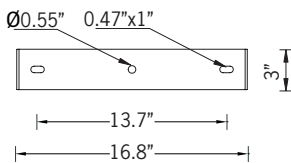

UKWH-50001

KWH 7 Small Floodlight

47w LED 4874-5915 Lumens
IP65 • Suitable For Wet Locations
IK07 • Impact Resistant
Weight 16 lbs

Mounting Detail

Construction

Aluminum

Less than 0.1% copper content – Marine Grade 6060 extruded & LM6 Aluminum High Pressure die casting provides excellent mechanical strength, clean detailed product lines and excellent heat dissipation.