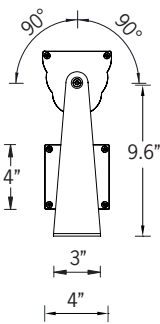

UKWH-50001

KWH 7 Small Floodlight

47w LED 4874-5915 Lumens
IP65 • Suitable For Wet Locations
IK07 • Impact Resistant
Weight 16 lbs

Mounting Detail

Construction

Aluminum

Less than 0.1% copper content – Marine Grade 6060 extruded & LM6 Aluminum High Pressure die casting provides excellent mechanical strength, clean detailed product lines and excellent heat dissipation.