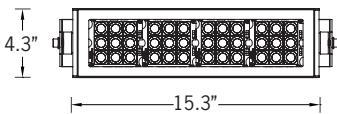

UKWH-50001

KWH 7 Small Floodlight

47w LED 4874-5915 Lumens
IP65 • Suitable For Wet Locations
IK07 • Impact Resistant
Weight 16 lbs

Mounting Detail

Construction

Aluminum

Less than 0.1% copper content – Marine Grade 6060 extruded & LM6 Aluminum High Pressure die casting provides excellent mechanical strength, clean detailed product lines and excellent heat dissipation.