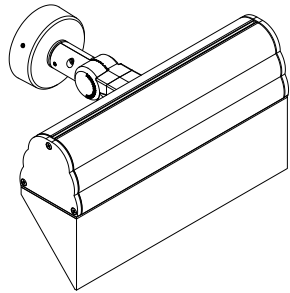

UKWH-50001

KWH 7 Small Floodlight

PROJECT		DATE	

QUANTITY		TYPE		NOTE	

ORDERING EXAMPLE || UKWH - 50001 - 54w - M - W30 - 02 - 120/277v - Options

UKWH-50001					
	LAMP	BEAM	LED COLOR	FINISH COLOR	VOLTAGE
	54w LED 5643 Lumens	N - Narrow 10° M - Medium 19° W - Wide 33° VW - Very Wide 71° E - Elliptical 41° x 14°	W27 - 2700K W30 - 3000K W35 - 3500K W40 - 4000K	01 - BLACK RAL 9011 02 - DARK GREY RAL 7043 03 - WHITE RAL 9003 04 - METALLIC SILVER RAL 9006 05 - MATTE SILVER RAL 9006 06 - LIGMAN BRONZE 07 - CUSTOM RAL	120/277v Other - Specify

ADDITIONAL OPTIONS

- DIM - 0-10v Dimming
- EMG - Emergency Battery Backup
- NAT - Natatorium Rated
- IHSS- Internal House Side Shield
- F - Frosted Lens
- VIS - Visor

VIS
Visor