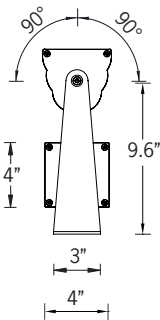

## KWH 7 Small Floodlight

54w LED 5643 Lumens  
 IP65 • Suitable For Wet Locations  
 IK07 • Impact Resistant  
 Weight 16 lbs

Mounting Detail