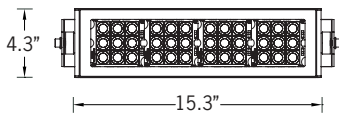

## KWH 7 Small Floodlight

54w LED 5643 Lumens  
 IP65 • Suitable For Wet Locations  
 IK07 • Impact Resistant  
 Weight 16 lbs

Mounting Detail