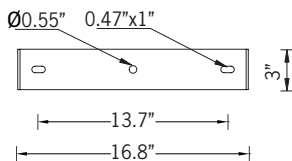

## KWH 7 Small Floodlight

54w LED 5643 Lumens  
 IP65 • Suitable For Wet Locations  
 IK07 • Impact Resistant  
 Weight 16 lbs

Mounting Detail