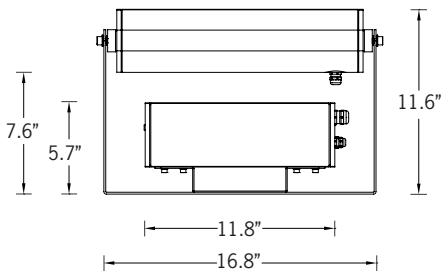

## KWH 7 Small Floodlight

54w LED 5643 Lumens  
 IP65 • Suitable For Wet Locations  
 IK07 • Impact Resistant  
 Weight 16 lbs

Mounting Detail