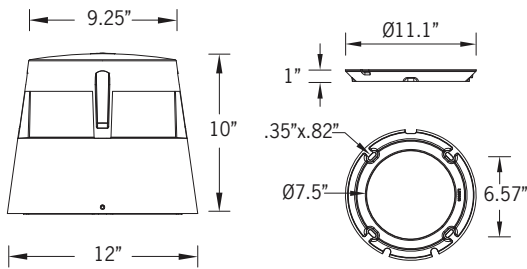

## Veranda 3 90°/90° Light Distribution

90°/90° Light

16w COB 418 Lumens

IP67 • Suitable For Wet Locations

IK08 • Impact Resistant (Vandal Resistant)

Weight 12.7 lbs

Mounting Detail