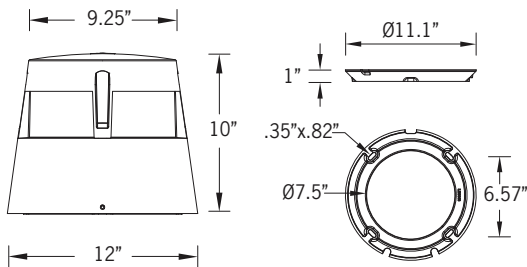

## Veranda 2 180° Light Distribution

180° Light

16w COB 415 Lumens

IP67 • Suitable For Wet Locations

IK08 • Impact Resistant (Vandal Resistant)

Weight 12.7 lbs

Mounting Detail