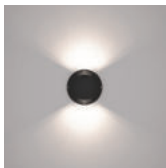

UVR-70283
90°/90° Light