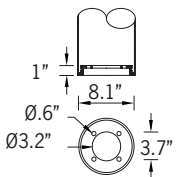

UDU-10216

Duomo 3 Bollard

41w COB 390 Lumens
IP65 • Suitable For Wet Locations
IK08 • Impact Resistant (Vandal Resistant)
Weight 23 lbs

Dome Top

Flat Top

Mounting Detail

IP65 - Internal top access driver housing, prewired with SO cord and waterproof cable gland for easy installation.