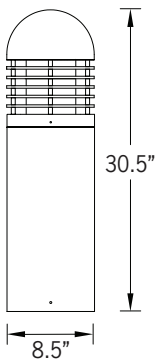

UDU-10216

Duomo 3 Bollard

41w COB 390 Lumens
IP65 • Suitable For Wet Locations
IK08 • Impact Resistant (Vandal Resistant)
Weight 23 lbs

Dome Top

Flat Top

Mounting Detail

IP65 - Internal top access driver housing, prewired with SO cord and waterproof cable gland for easy installation.