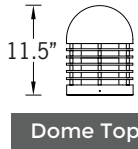

UDU-10216

Duomo 3 Bollard

41w COB 390 Lumens
IP65 • Suitable For Wet Locations
IK08 • Impact Resistant (Vandal Resistant)
Weight 23 lbs

Dome Top

Flat Top

Mounting Detail

IP65 - Internal top access driver housing, prewired with SO cord and waterproof cable gland for easy installation.