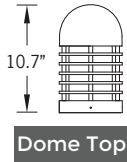

## Duomo 1 Bollard

41w COB 742 Lumens  
 IP65 • Suitable For Wet Locations  
 IK08 • Impact Resistant (Vandal Resistant)  
 Weight 19 lbs

**Mounting Detail**

IP65 - Internal top access driver housing, prewired with SO cord and waterproof cable gland for easy installation.