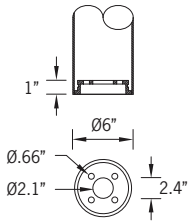

## Duomo 1 Bollard

41w COB 742 Lumens  
 IP65 • Suitable For Wet Locations  
 IK08 • Impact Resistant (Vandal Resistant)  
 Weight 19 lbs

**Mounting Detail**

IP65 - Internal top access driver housing, prewired with SO cord and waterproof cable gland for easy installation.