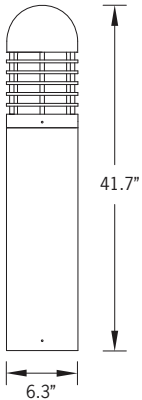

## Duomo 1 Bollard

41w COB 742 Lumens  
 IP65 • Suitable For Wet Locations  
 IK08 • Impact Resistant (Vandal Resistant)  
 Weight 19 lbs

**Mounting Detail**

IP65 - Internal top access driver housing, prewired with SO cord and waterproof cable gland for easy installation.