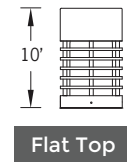

## Duomo 1 Bollard

41w COB 742 Lumens  
 IP65 • Suitable For Wet Locations  
 IK08 • Impact Resistant (Vandal Resistant)  
 Weight 19 lbs

**Mounting Detail**

IP65 - Internal top access driver housing, prewired with SO cord and waterproof cable gland for easy installation.