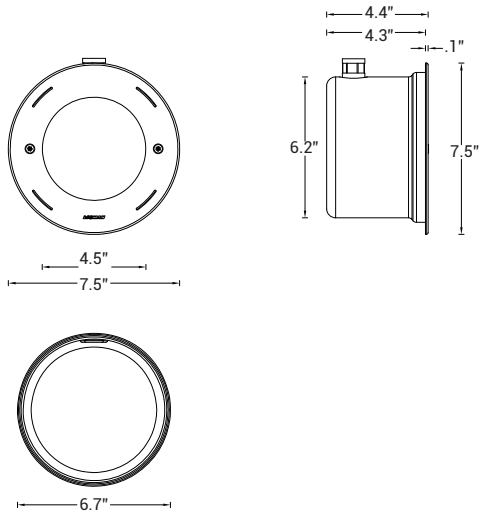

UBOH-60023

Bornholm 3 Underwater Luminaire (Constant Voltage)

21w LED - 2319 Lumens

IP68 • Suitable For Wet Locations

IK07 • Impact Resistant (Vandal Resistant)

Weight 5 lbs

Mounting Detail

Construction