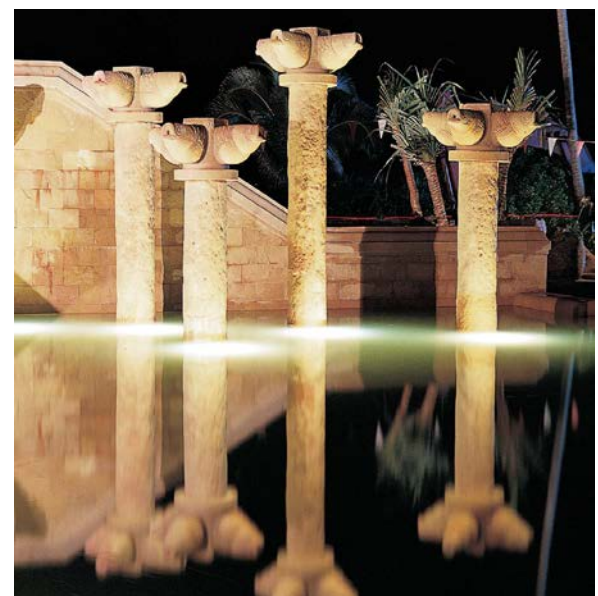

UBOH-60023

Bornholm 3 Underwater Luminaire (Constant Voltage)

21w LED - 2319 Lumens

IP68 • Suitable For Wet Locations

IK07 • Impact Resistant (Vandal Resistant)

Weight 5 lbs

Construction

Stainless Steel

Marine grade 316 stainless steel body

Luminaire Housing & Bracket

Marine grade 316 Stainless steel.

Memory Retentive -Silicon Gasket

Provided with special injection molded "fit for purpose" long life high temperature memory retentive silicon gaskets. Maintains the gaskets exact profile and seal over years of use and compression.

Thermal management

LM6 Aluminum is used for its excellent mechanical strength and thermal dissipation properties in low and high ambient temperatures. The superior thermal heat sink design by Ligman used in conjunction with the driver, controls thermals below critical temperature range to ensure maximum luminous flux output, as well as providing long LED service life and ensuring less than 10% lumen depreciation at 50,000 hours.

Surge Suppression

Standard 10kv surge suppressor provided with all fixtures.

Hardware

Provided Hardware is Marine grade 316 Stainless steel.

Crystal Clear Low Iron Glass Lens

Provided with tempered, impact resistant crystal clear low iron glass ensuring no green glass tinge.

Optics & LED

Precise optic design provides exceptional light control and precise distribution of light. LED CRI > 80

Lumen - Maintenance Life

L80 /B10 at 50,000 hours (This means that at least 90% of the LED still achieve 80% of their original flux)

Sophisticated recessed underwater family, available in four sizes with a wide range of lumen outputs and RGBW versions to suit any project brief.