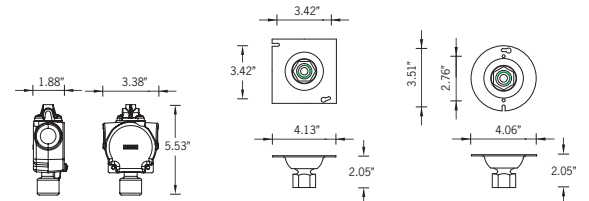

Additional Options (Consult Factory For Pricing)

A90521
Catenary Suspension

A90321
Swivel Pendant Square
for Angles up to 20°

A90421
Swivel Pendant Round
for Angles up to 20°