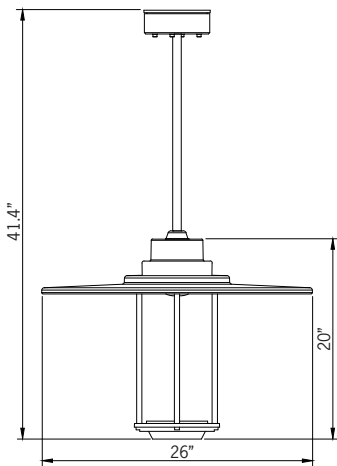

Construction

Aluminum

Less than 0.1% copper content – Marine Grade 6060 extruded & LM6 Aluminum High Pressure die casting provides excellent mechanical strength, clean detailed product lines and excellent heat dissipation.

Pre paint

8 step degrease and phosphate process that includes deoxidizing and etching as well as a zinc and nickel phosphate process before product painting.

Memory Retentive -Silicon Gasket

Provided with special injection molded "fit for purpose" long life high temperature memory retentive silicon gaskets. Maintains the gaskets exact profile and seal over years of use and compression.

Thermal management

LM6 Aluminum is used for its excellent mechanical strength and thermal dissipation properties in low and high ambient temperatures. The superior thermal heat sink design by Ligman used in conjunction with the driver, controls thermals below critical temperature range to ensure maximum luminous flux output, as well as providing long LED service life and ensuring less than 10% lumen depreciation at 50,000 hours.

Surge Suppression

Standard 10kv surge suppressor provided with all fixtures.

BUG Rating

Contact Factory

Finishing

All Ligman products go through an extensive finishing process that includes fettling to improve paint adherence.

Paint

UV Stabilized 4.9Mil thick powder coat paint and baked at 200 Deg C. This process ensures that Ligman products can withstand harsh environments. Rated for use in natatoriums.

Inspired by Nature Finishes

The Inspired by nature Finishing is a unique system of decorative powder coating. Our metal decoration process can easily transform the appearance of metal or aluminum product into a wood grain finish.

This patented technology enables the simulation of wood grain, and even marble or granite finish through the use of decorative powder coating.

The wood grain finish is so realistic that it's almost undistinguishable from real wood, even from a close visual inspection. The system of coating permeates the entire thickness of the coat and as a result, the coating cannot be removed by normal rubbing, chipping, or scratching.

The Coating Process

After pre-treatment the prepared parts are powder coated with a specially formulated polyurethane powder. This powder provides protection against wear, abrasion, impact and corrosion and acts as the relief base color for the finalized metal decoration.

The component is then wrapped with a sheet of non-porous film with the selected decoration pattern printed on it using special high temperature inks.

Wood grain coating can create beautiful wood-looking products of any sort. There are over 300 combinations of designs currently in use. Wood grains can be made with different colors, designs, etc.