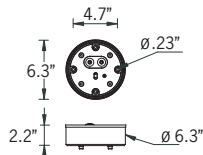

48w COB 4813 Lumens
IP65 • Suitable For Wet Locations
IK08 • Impact Resistant (Vandal Resistant)
Weight 18.3 lbs

Mounting Detail