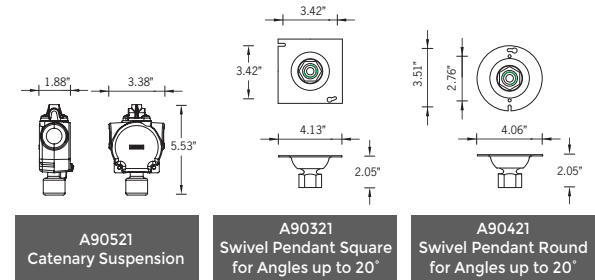

Additional Options (Consult Factory For Pricing)

A90321 Swivel Pendant Square for Angles up to 20°

A90421 Swivel Pendant Round for Angles up to 20°