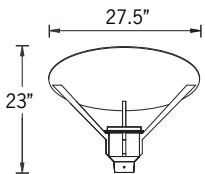

Reflector Detail