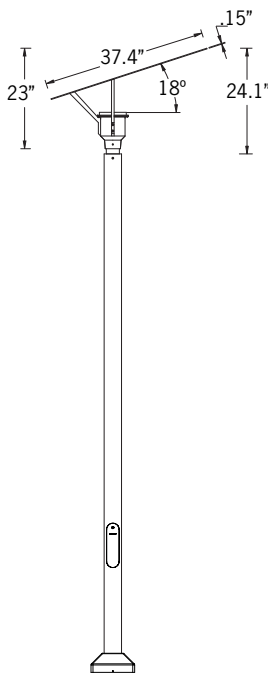

USY-20643

Syndy Oval Reflector Post Top

55w COB
3150 Lumens

40w COB
2351 Lumens

IP65
Suitable for wet locations

IK07
Impact Resistant [Vandal Resistant]

EPA - 2.26

Weight - 51.1 lbs

POLE NOT INCLUDED

Construction

Aluminum

Less than 0.1% copper content - Marine Grade 6060 extruded & LM6 Aluminum High Pressure die casting provides excellent mechanical strength, clean detailed product lines and excellent heat dissipation.

Pre paint

8 step degrease and phosphate process that includes deoxidizing and etching as well as a zinc and nickel phosphate process before product painting.

Memory Retentive -Silicon Gasket

Provided with special injection molded "fit for purpose" long life high temperature memory retentive silicon gaskets. Maintains the gaskets exact profile and seal over years of use and compression.

Thermal management

LM6 Aluminum is used for its excellent mechanical strength and thermal dissipation properties in low and high ambient temperatures. The superior thermal heat sink design by Ligman used in conjunction with the driver, controls thermals below critical temperature range to ensure maximum luminous flux output, as well as providing long LED service life and ensuring less than 10% lumen depreciation at 50,000 hours.

Surge Suppression

Standard 10kv surge suppressor provided with all fixtures.

BUG Rating

B1 - U2 - G2

Finishing

All Ligman products go through an extensive finishing process that includes fettling to improve paint adherence.

Paint

UV Stabilized 4.9Mil thick powder coat paint and baked at 200 Deg C. This process ensures that Ligman products can withstand harsh environments. Rated for use in natatoriums.

Hardware

Provided Hardware is Marine grade 316 Stainless steel.

Anti Seize Screw Holes