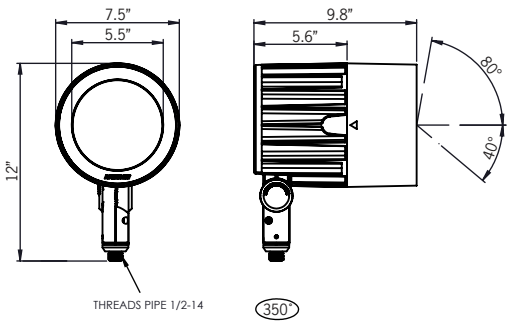

The Odessa family of floodlights have a modern aesthetic design and are a perfect lighting solution for most small to medium size spotlight and floodlight requirements. The floodlights can be aimed and locked in place to highlight specific features or elements in the environment, as well as provide security when illuminating dark areas on campuses and parks.

This small and medium range of high performance LED floodlight luminaires provides a robust design for demanding applications such as recreational areas, public spaces and architectural structures.

The luminaire has integrated heat sinks to facilitate LED cooling, as well as an integral driver. The Odessa is available in Narrow, Medium, Wide and Very Wide light distributions. Color temperature 2700K, 3000K, 3500K and 4000K. Luminaire has optional accessories, such as a ground spike, visors, louvres, and linear spread lenses.

For non standard fixture variations, as well as specific reflector requirements and, please contact the factory. 3 mounting options are available, namely yoke mount, pedestal and 1/2” threaded knuckle system with a fully rotatable with locking screw option for after installation aiming.

- UOD-50171 - 70w COB 8038lm
- UOD-50172 - 54w COB 6310lm
- UOD-50173 - 60w COB 6890lm
- UOD-50174 - 50w COB 5433lm
- IP66 • Suitable For Wet Locations
- IK07 • Impact Resistant (Vandal Resistant)
- Weight 15 lbs