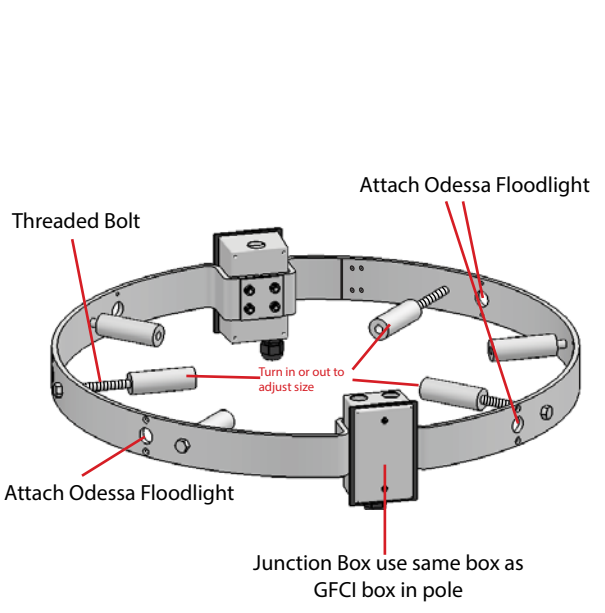

Odessa 15 Large Floodlight Threaded Knuckle Mount

PROJECT	____	DATE	____

QUANTITY	____	TYPE	____	NOTE	____

ORDERING EXAMPLE || UOD-50171 - 70w - M - W30 - 03 - 120/277v

UOD-5017X	LAMP	BEAM	LED COLOR	FINISH COLOR	VOLTAGE
UOD-50171	70w COB 8038 Lumens	N - Narrow 21° M - Medium 33°	W27 - 2700K W30 - 3000K	01 - BLACK RAL 9011 02 - DARK GREY RAL 7043	120/277v Other - Specify
UOD-50172	55w COB 6310 Lumens	W - Wide 48° VW - Very Wide 70°	W35 - 3500K W40 - 4000K	03 - WHITE RAL 9003 04 - METALLIC SILVER RAL 9006	
UOD-50173	60w COB 6890 Lumens			05 - MATTE SILVER RAL 9006 06 - LIGMAN BRONZE	
UOD-50174	50w COB 5433 Lumens			07 - CUSTOM RAL	

____	____	____	____	____	____

ADDITIONAL OPTIONS

DIM - 0-10v Dimming	A54531 - Anti Glare Louvre	DICHROIC COLOR FILTERS	TREE STRAP	POLE CLAMP
NAT - Natatorium Rated	A54121 - Honeycomb Louvre	RD - Red Lens	ODTS17 - 11" to 17" DIA	PC4 - 4" Clamp
A54331 - Anti Glare Visor	TKM - Threaded Knuckle Mount	BL - Blue Lens	ODTS21 - 16" to 21" DIA	PC45 - 4.5" Clamp
A51814 - Linear Spread Lens	YKE - Yoke Mount	AM - Amber Lens	ODTS27 - 21" to 27" DIA	PC5 - 5" Clamp
		GR - Green Lens	ODTS32 - 26" to 32" DIA	PC55 - 5.5" Clamp

ODTS - Odessa Treestrap Options