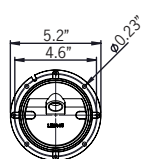

Odessa 15 Large Floodlight Threaded Knuckle Mount

Mounting Options

Construction

Aluminum Casting

Less than 0.1% copper content – Marine Grade 6060 extruded & LM6 Aluminum High Pressure die casting provides excellent mechanical strength, clean detailed product lines and excellent heat dissipation.

Pre paint

8 step degrease and phosphate process that includes deoxidizing and etching as well as a zinc and nickel phosphate process before product painting.

Memory Retentive -Silicon Gasket

Provided with special injection molded “fit for purpose” long life high temperature memory retentive silicon gaskets. Maintains the gaskets exact profile and seal over years of use and compression.

Thermal management

LM6 Aluminum is used for its excellent mechanical strength and thermal dissipation properties in low and high ambient temperatures. The superior thermal heat sink design by Ligman used in conjunction with the driver, controls thermals below critical temperature range to ensure maximum luminous flux output, as well as providing long LED service life and ensuring less than 10% lumen depreciation at 50,000 hours.

Surge Suppression

Standard 10kv surge suppressor provided with all fixtures.

BUG Rating

B3 - U1 - G0

Finishing

All Ligman products go through an extensive finishing process that includes fettling to improve paint adherence.

Paint

UV Stabilized 4.9Mil thick powder coat paint and baked at 200 Deg C. This process ensures that Ligman products can withstand harsh environments. Rated for use in natatoriums.

Hardware

Provided Hardware is Marine grade 316 Stainless steel.

Anti Seize Screw Holes