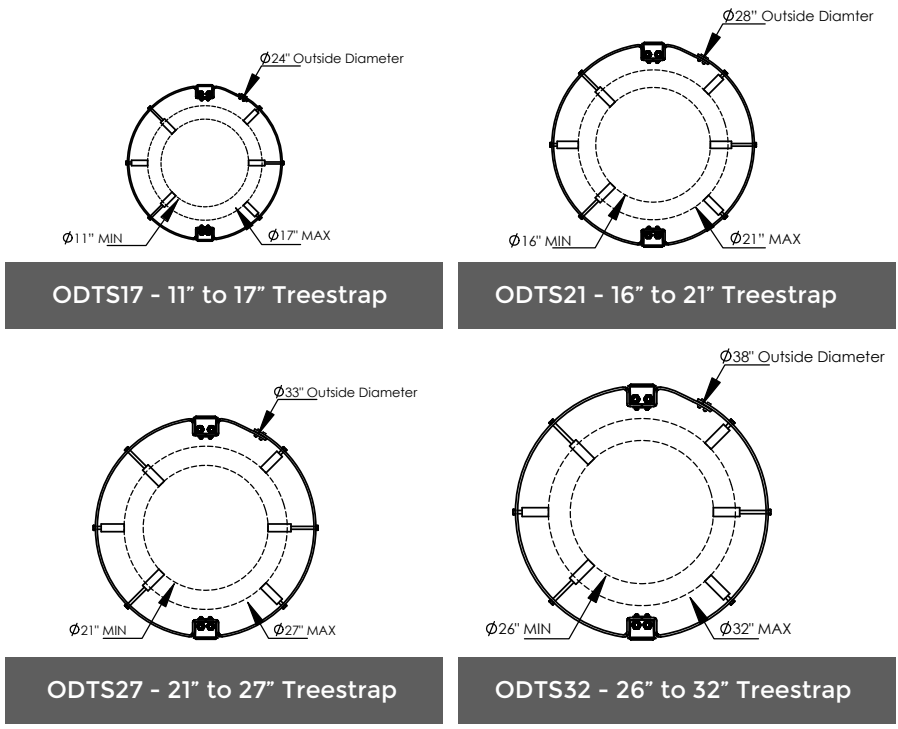

Odessa 15 Large Floodlight Threaded Knuckle Mount

PROJECT	____	DATE	____

QUANTITY	____	TYPE	____	NOTE	____

ORDERING EXAMPLE || UOD-50171 - 70w - M - W30 - 03 - 120/277v

UOD-5017X	LAMP	BEAM	LED COLOR	FINISH COLOR	VOLTAGE
UOD-50171	70w COB 8038 Lumens	N - Narrow 21° M - Medium 33°	W27 - 2700K W30 - 3000K	01 - BLACK RAL 9011 02 - DARK GREY RAL 7043	120/277v Other - Specify
UOD-50172	55w COB 6310 Lumens	W - Wide 48° VW - Very Wide 70°	W35 - 3500K W40 - 4000K	03 - WHITE RAL 9003 04 - METALLIC SILVER RAL 9006	
UOD-50173	60w COB 6890 Lumens			05 - MATTE SILVER RAL 9006 06 - LIGMAN BRONZE	
UOD-50174	50w COB 5433 Lumens			07 - CUSTOM RAL	

____	____	____	____	____	____

ADDITIONAL OPTIONS

DIM - 0-10v Dimming	A54531 - Anti Glare Louvre	DICHROIC COLOR FILTERS	TREE STRAP	POLE CLAMP
NAT - Natatorium Rated	A54121 - Honeycomb Louvre	RD - Red Lens	ODTS17 - 11" to 17" DIA	PC4 - 4" Clamp
A54331 - Anti Glare Visor	TKM - Threaded Knuckle Mount	BL - Blue Lens	ODTS21 - 16" to 21" DIA	PC45 - 4.5" Clamp
A51814 - Linear Spread Lens	YKE - Yoke Mount	AM - Amber Lens	ODTS27 - 21" to 27" DIA	PC5 - 5" Clamp
		GR - Green Lens	ODTS32 - 26" to 32" DIA	PC55 - 5.5" Clamp

ODTS - Odessa Treestrap Options