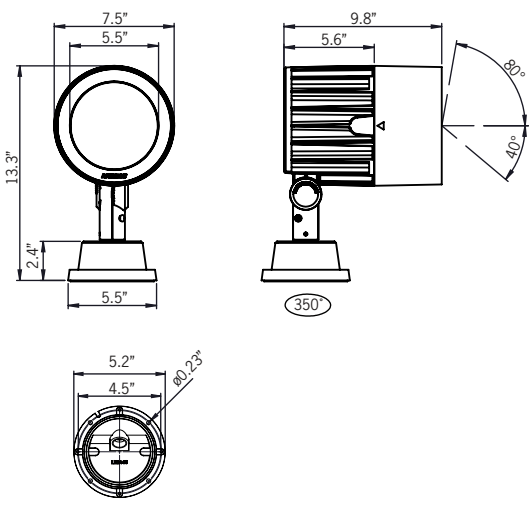

The Odessa family of floodlights have a modern aesthetic design and are a perfect lighting solution for most small to medium size spotlight and floodlight requirements. The floodlights can be aimed and locked in place to highlight specific features or elements in the environment, as well as provide security when illuminating dark areas on campuses and parks.

This small and medium range of high performance LED floodlight luminaires provides a robust design for demanding applications such as recreational areas, public spaces and architectural structures.

The luminaire has integrated heat sinks to facilitate LED cooling, as well as an integral driver. The Odessa is available in Narrow, Medium, Wide and Very Wide light distributions. Color temperature 2700K, 3000K, 3500K and 4000K. Luminaire has optional accessories, such as a ground spike, visors, louvres, and linear spread lenses.

For non standard fixture variations, as well as specific reflector requirements and, please contact the factory. 3 mounting options are available, namely yoke mount, pedestal and 1/2” threaded knuckle system with a fully rotatable with locking screw option for after installation aiming.

UOD-50161 - 60w LED 5000lm
UOD-50163 - 44w LED 3665lm
IP66 • Suitable For Wet Locations
IK07 • Impact Resistant (Vandal Resistant)
Weight 14 lbs

Mounting Detail