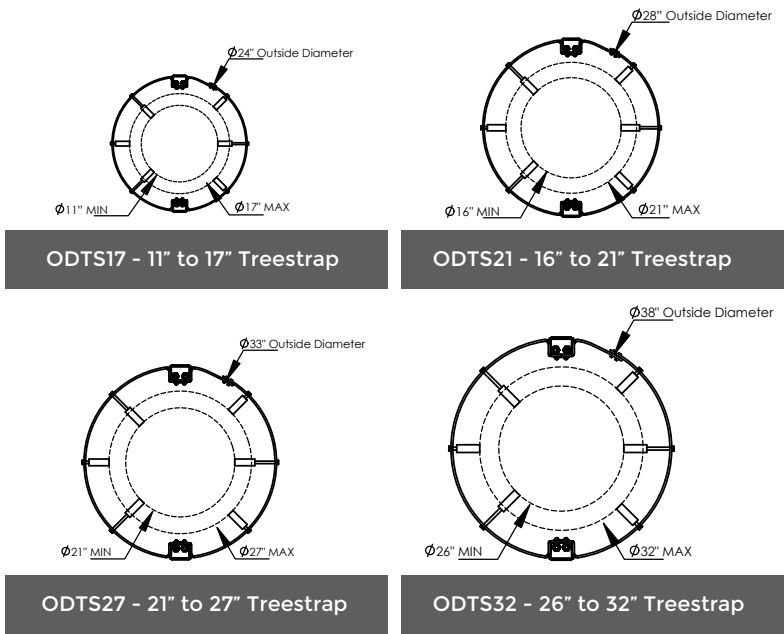

Odessa 14 Large Floodlight Pedestal Mount

PROJECT	____	DATE	____
QUANTITY	____	TYPE	____
NOTE	____		

ORDERING EXAMPLE || UOD-50161 - 60w - VN - W30 - 03 - 120/277v

UOD-5016X	LAMP	BEAM	LED COLOR	FINISH COLOR	VOLTAGE
UOD-50161	60w LED 5000 Lumens	VN - Very Narrow Beam 8°	W27 - 2700K W30 - 3000K W35 - 3500K W40 - 4000K	01 - BLACK RAL 9011 02 - DARK GREY RAL 7043 03 - WHITE RAL 9003 04 - METALLIC SILVER RAL 9006 05 - MATTE SILVER RAL 9006 06 - LIGMAN BRONZE 07 - CUSTOM RAL	120/277v Other - Specify
UOD-50163	44w LED 3665 Lumens				

ADDITIONAL OPTIONS

DIM - 0-10v Dimming	A54631 - Anti Glare Louvre	DICHROIC COLOR FILTERS	TREE STRAP	POLE CLAMP
NAT - Natatorium Rated	A54121 - Honeycomb Louvre	RD - Red Lens	ODTS17 - 11" to 17" DIA	PC4 - 4" Clamp
A54431 - Anti Glare Visor	TKM - Threaded Knuckle Mount	BL - Blue Lens	ODTS21 - 16" to 21" DIA	PC45 - 4.5" Clamp
A51814 - Linear Spread Lens	YOKE - Yoke Mount	AM - Amber Lens	ODTS27 - 21" to 27" DIA	PC5 - 5" Clamp
S20LGS - Large Ground Spike 20"		GR - Green Lens	ODTS32 - 26" to 32" DIA	PC55 - 5.5" Clamp

ODTS - Odessa Treestrap Options