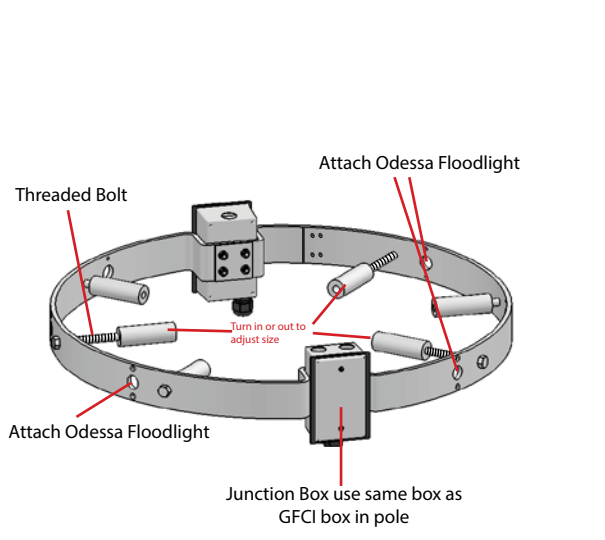

Odessa 14 Large Floodlight Pedestal Mount

PROJECT	____	DATE	____
QUANTITY	____	TYPE	____
NOTE	____		

ORDERING EXAMPLE || UOD-50161 - 60w - VN - W30 - 03 - 120/277v

UOD-5016X	LAMP	BEAM	LED COLOR	FINISH COLOR	VOLTAGE
UOD-50161	60w LED 5000 Lumens	VN - Very Narrow Beam 8°	W27 - 2700K W30 - 3000K W35 - 3500K W40 - 4000K	01 - BLACK RAL 9011 02 - DARK GREY RAL 7043 03 - WHITE RAL 9003 04 - METALLIC SILVER RAL 9006 05 - MATTE SILVER RAL 9006 06 - LIGMAN BRONZE 07 - CUSTOM RAL	120/277v Other - Specify
UOD-50163	44w LED 3665 Lumens				

ADDITIONAL OPTIONS

DIM - 0-10v Dimming	A54631 - Anti Glare Louvre	DICHROIC COLOR FILTERS	TREE STRAP	POLE CLAMP
NAT - Natatorium Rated	A54121 - Honeycomb Louvre	RD - Red Lens	ODTS17 - 11" to 17" DIA	PC4 - 4" Clamp
A54431 - Anti Glare Visor	TKM - Threaded Knuckle Mount	BL - Blue Lens	ODTS21 - 16" to 21" DIA	PC45 - 4.5" Clamp
A51814 - Linear Spread Lens	YOKE - Yoke Mount	AM - Amber Lens	ODTS27 - 21" to 27" DIA	PC5 - 5" Clamp
S20LGS - Large Ground Spike 20"		GR - Green Lens	ODTS32 - 26" to 32" DIA	PC55 - 5.5" Clamp

ODTS - Odessa Treestrap Options