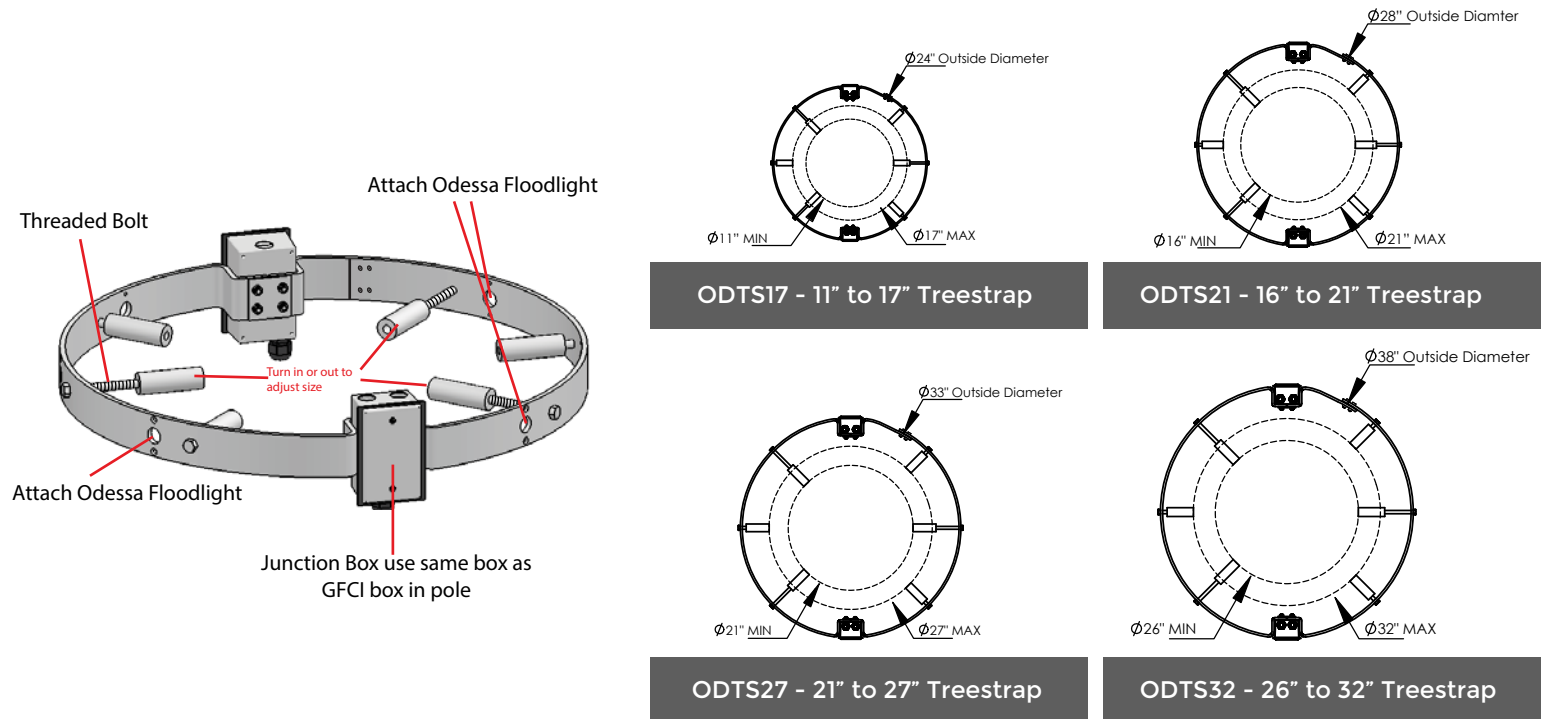

UOD-50051

Odessa 1 Small Threaded Knuckle Floodlight

PROJECT				DATE	
QUANTITY		TYPE		NOTE	

ORDERING EXAMPLE || UOD-50051 - 21w - M - W30 - 03 - 120/277v

UOD-50051					
LAMP	BEAM	LED COLOR	FINISH COLOR	VOLTAGE	
21w COB 1688 Lumens	M - Medium 23° W - Wide 32° VW - Very Wide 47°	W27 - 2700K W30 - 3000K W35 - 3500K W40 - 4000K	01 - BLACK RAL 9011 02 - DARK GREY RAL 7043 03 - WHITE RAL 9003 04 - METALLIC SILVER RAL 9006 05 - MATTE SILVER RAL 9006 06 - LIGMAN BRONZE 07 - CUSTOM RAL	 120/277v Other - Specify	

ADDITIONAL OPTIONS

DIM - 0-10v Dimming	A80121 - Honeycomb Louvre	DICHROIC COLOR FILTERS	TREE STRAP	POLE CLAMP
NAT - Natatorium Rated	A50181 - Surface Pedestal 24" Extended Arm	RD - Red Lens	ODTS17 - 11" to 17" DIA	PC4 - 4" Clamp
A80331 - Anti Glare Visor	A50281 - 1/2" Threaded 24" Extended Arm	BL - Blue Lens	ODTS21 - 16" to 21" DIA	PC45 - 4.5" Clamp
A80214 - Linear Spread Lens	2F - Two Floodlight Heads	AM - Amber Lens	ODTS27 - 21" to 27" DIA	PC5 - 5" Clamp
		GR - Green Lens	ODTS32 - 26" to 32" DIA	PC55 - 5.5" Clamp

ODTS - Odessa Treestrap Options