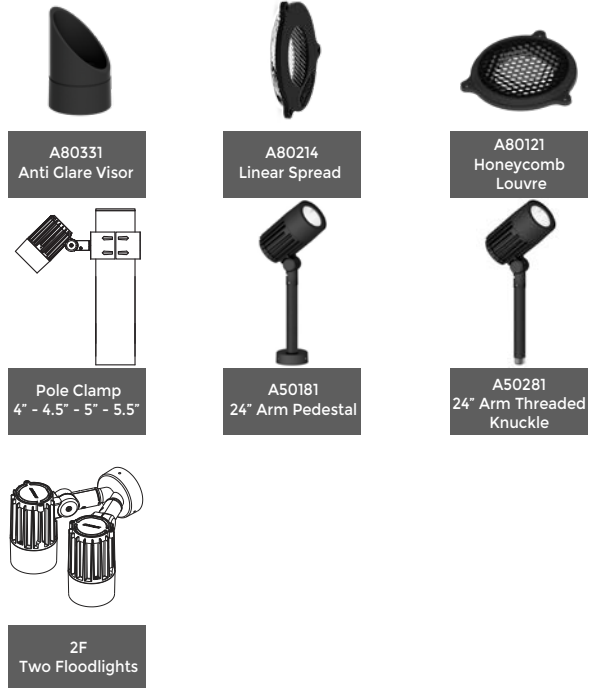

Additional Options (Consult Factory For Pricing)