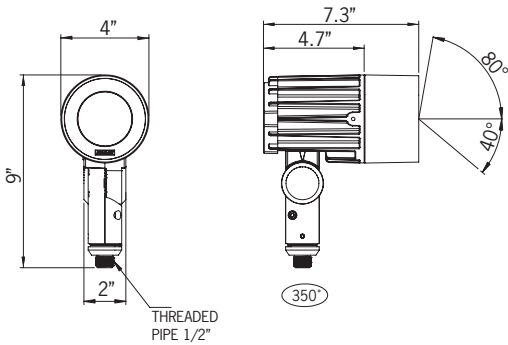

### Mounting Options

Yoke Mount  
[See codes below]

Pedestal Mount  
[See codes below]

21w COB 1688 Lumens  
IP66 • Suitable For Wet Locations  
IK07 • Impact Resistant (Vandal Resistant)  
Weight 5.7 lbs