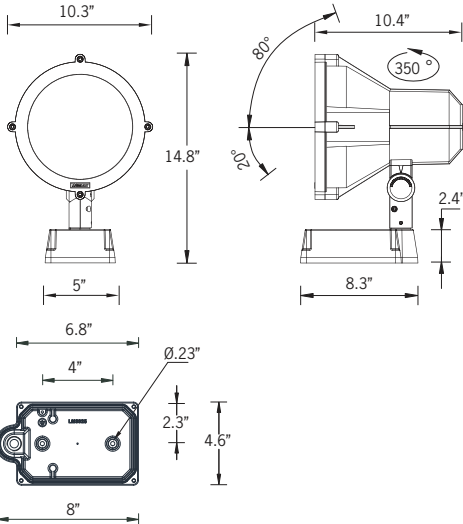

UMI-50393

Mic 5 Large Floodlight

51w LED 6140 Lumens
IP65 • Suitable For Wet Locations
IK07 • Impact Resistant
Weight 12.5 lbs

Mounting Detail

Construction

Aluminum

Less than 0.1% copper content – Marine Grade 6060 extruded & LM6 Aluminum High Pressure die casting provides excellent mechanical strength, clean detailed product lines and excellent heat dissipation.