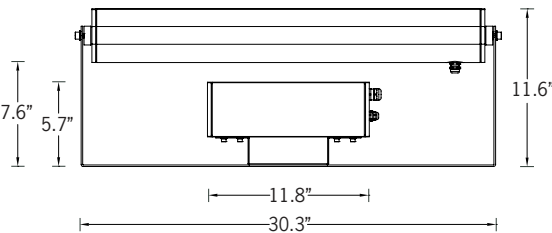

Mounting Detail

Available with Integral Emergency Backup