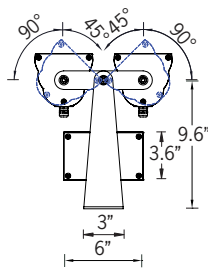

Mounting Detail

Available with Integral Emergency Backup