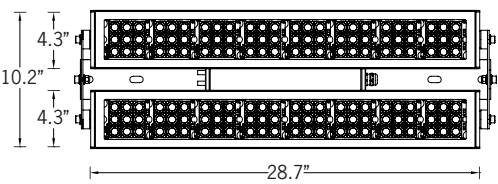

Mounting Detail

Available with Integral Emergency Backup