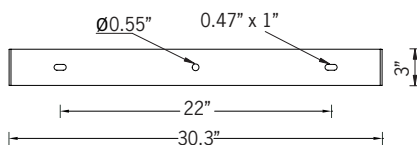

Mounting Detail

Available with Integral Emergency Backup