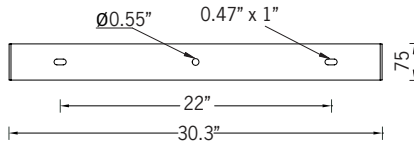

UKWH-50041

KWH 11 Floodlight

103w LED 11391 Lumens
IP65 • Suitable For Wet Locations
IK07 • Impact Resistant
Weight 27 lbs

Mounting Detail

Construction

Aluminum

Less than 0.1% copper content – Marine Grade 6060 extruded & LM6 Aluminum High Pressure die casting provides excellent mechanical strength, clean detailed product lines and excellent heat dissipation.