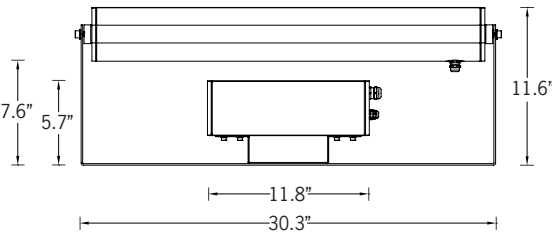

UKWH-50041

KWH 11 Floodlight

103w LED 11391 Lumens
IP65 • Suitable For Wet Locations
IK07 • Impact Resistant
Weight 27 lbs

Mounting Detail

Construction

Aluminum

Less than 0.1% copper content – Marine Grade 6060 extruded & LM6 Aluminum High Pressure die casting provides excellent mechanical strength, clean detailed product lines and excellent heat dissipation.