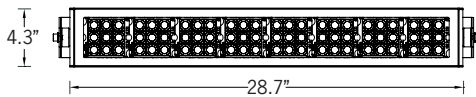

UKWH-50041

KWH 11 Floodlight

103w LED 11391 Lumens
IP65 • Suitable For Wet Locations
IK07 • Impact Resistant
Weight 27 lbs

Mounting Detail

Construction

Aluminum

Less than 0.1% copper content – Marine Grade 6060 extruded & LM6 Aluminum High Pressure die casting provides excellent mechanical strength, clean detailed product lines and excellent heat dissipation.