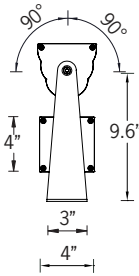

UKWH-50041

KWH 11 Floodlight

103w LED 11391 Lumens
IP65 • Suitable For Wet Locations
IK07 • Impact Resistant
Weight 27 lbs

Mounting Detail

Construction

Aluminum

Less than 0.1% copper content – Marine Grade 6060 extruded & LM6 Aluminum High Pressure die casting provides excellent mechanical strength, clean detailed product lines and excellent heat dissipation.