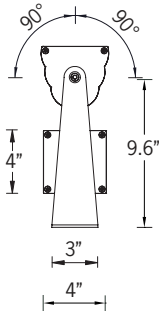

## KWH 9 Floodlight

78w LED 8543 Lumens  
IP65 • Suitable For Wet Locations  
IK07 • Impact Resistant  
Weight 21 lbs

Mounting Detail