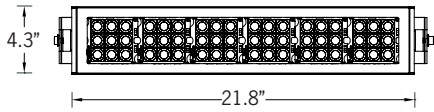

## KWH 9 Floodlight

78w LED 8543 Lumens  
IP65 • Suitable For Wet Locations  
IK07 • Impact Resistant  
Weight 21 lbs

Mounting Detail