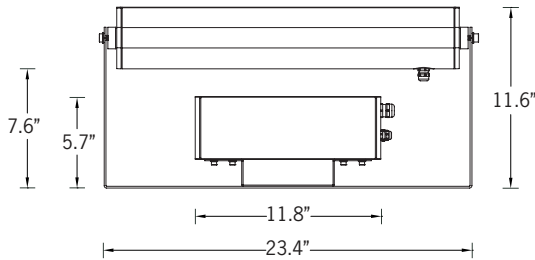

## KWH 9 Floodlight

78w LED 8543 Lumens  
IP65 • Suitable For Wet Locations  
IK07 • Impact Resistant  
Weight 21 lbs

Mounting Detail