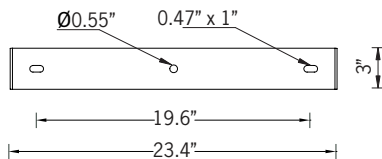

## KWH 9 Floodlight

78w LED 8543 Lumens  
IP65 • Suitable For Wet Locations  
IK07 • Impact Resistant  
Weight 21 lbs

Mounting Detail