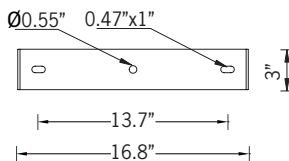

UKWH-50003

KWH 7 Small Floodlight

RGBW + Tunable White

45w LED 2946 Lumens
 IP65 • Suitable For Wet Locations
 IK07 • Impact Resistant
 Weight 16 lbs

Mounting Detail

Construction

Aluminum

Less than 0.1% copper content – Marine Grade 6060 extruded & LM6 Aluminum High Pressure die casting provides excellent mechanical strength, clean detailed product lines and excellent heat dissipation.