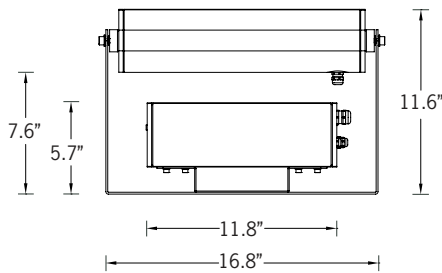

UKWH-50003

KWH 7 Small Floodlight

RGBW + Tunable White

45w LED 2946 Lumens
 IP65 • Suitable For Wet Locations
 IK07 • Impact Resistant
 Weight 16 lbs

Mounting Detail

Construction

Aluminum

Less than 0.1% copper content – Marine Grade 6060 extruded & LM6 Aluminum High Pressure die casting provides excellent mechanical strength, clean detailed product lines and excellent heat dissipation.