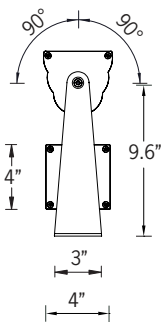

UKWH-50003

KWH 7 Small Floodlight

RGBW + Tunable White

45w LED 2946 Lumens
 IP65 • Suitable For Wet Locations
 IK07 • Impact Resistant
 Weight 16 lbs

Mounting Detail

Construction

Aluminum

Less than 0.1% copper content – Marine Grade 6060 extruded & LM6 Aluminum High Pressure die casting provides excellent mechanical strength, clean detailed product lines and excellent heat dissipation.