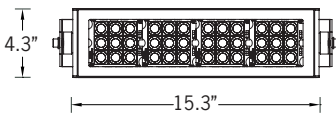

UKWH-50003

KWH 7 Small Floodlight

RGBW + Tunable White

45w LED 2946 Lumens
 IP65 • Suitable For Wet Locations
 IK07 • Impact Resistant
 Weight 16 lbs

Mounting Detail

Construction

Aluminum

Less than 0.1% copper content – Marine Grade 6060 extruded & LM6 Aluminum High Pressure die casting provides excellent mechanical strength, clean detailed product lines and excellent heat dissipation.