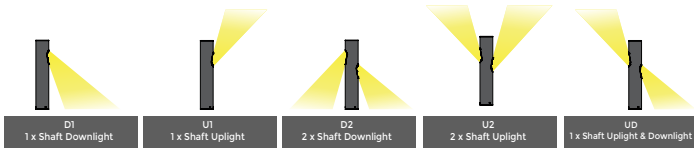

UFOR-10151

Forrey 7 Bollard Opal Lens

PROJECT		DATE	

QUANTITY		TYPE		NOTE	

ORDERING EXAMPLE || UFOR - 10151 - 50w - W30 - 02 - 120/277v - Options

UFOR-10151				
LAMP	LED COLOR	FINISH COLOR	VOLTAGE	

50w LED
4556 Lumens

W27 - 2700K
W30 - 3000K
W35 - 3500K
W40 - 4000K

01 - BLACK RAL 9011
02 - DARK GREY RAL 7043
03 - WHITE RAL 9003
04 - METALLIC SILVER RAL 9006
05 - MATTE SILVER RAL 9006
06 - LIGMAN BRONZE
07 - CUSTOM RAL

120/277v
Other - Specify

ADDITIONAL OPTIONS

DIM - 0-10v Dimming   SB - Security Bollard
NAT - Natatorium Rated   A12891 - K4 Rated Security Bollard
HGT - Custom Bollard Height   A91591 - Lockable In Use GFCI Receptacle Outlet Box

Internal Shaft Light Options

INSPIRED BY NATURE FINISHES

SW01 - OAK FINISH
SW02 - WALNUT FINISH
SW03 - PINE FINISH
DF - DOUGLAS FIR FINISH
CW - CHERRY WOOD FINISH
NW - NATIONAL WALNUT FINISH
SU01 - CONCRETE FINISH
SU02 - SOFTSCAPE FINISH
SU03 - STONE FINISH
SU04 - CORTEN FINISH

THERE IS AN ADDITIONAL COST FOR THESE FINISHES