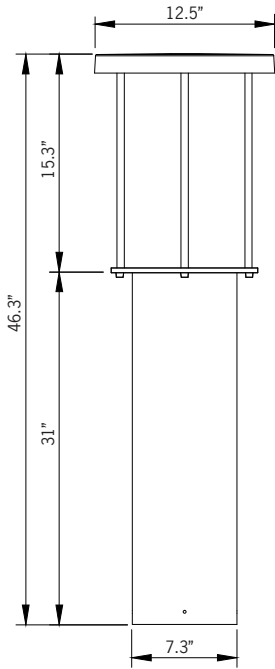

Construction

Aluminum

Less than 0.1% copper content – Marine Grade 6060 extruded & LM6 Aluminum High Pressure die casting provides excellent mechanical strength, clean detailed product lines and excellent heat dissipation.

Pre paint

8 step degrease and phosphate process that includes deoxidizing and etching as well as a zinc and nickel phosphate process before product painting.

Memory Retentive -Silicon Gasket

Provided with special injection molded "fit for purpose" long life high temperature memory retentive silicon gaskets. Maintains the gaskets exact profile and seal over years of use and compression.

Thermal management

LM6 Aluminum is used for its excellent mechanical strength and thermal dissipation properties in low and high ambient temperatures. The superior thermal heat sink design by Ligman used in conjunction with the driver, controls thermals below critical temperature range to ensure maximum luminous flux output, as well as providing long LED service life and ensuring less than 10% lumen depreciation at 50,000 hours.

Surge Suppression

Standard 10kv surge suppressor provided with all fixtures.

BUG Rating

Contact Factory

Finishing

All Ligman products go through an extensive finishing process that includes fettling to improve paint adherence.

Paint

UV Stabilized 4.9Mil thick powder coat paint and baked at 200 Deg C. This process ensures that Ligman products can withstand harsh environments. Rated for use in natatoriums.

Inspired by Nature Finishes

The Inspired by nature Finishing is a unique system of decorative powder coating. Our metal decoration process can easily transform the appearance of metal or aluminum product into a wood grain finish.

This patented technology enables the simulation of wood grain, and even marble or granite finish through the use of decorative powder coating.

The wood grain finish is so realistic that it's almost undistinguishable from real wood, even from a close visual inspection. The system of coating permeates the entire thickness of the coat and as a result, the coating cannot be removed by normal rubbing, chipping, or scratching.

The Coating Process

After pre-treatment the prepared parts are powder coated with a specially formulated polyurethane powder. This powder provides protection against wear, abrasion, impact and corrosion and acts as the relief base color for the finalized metal decoration.

The component is then wrapped with a sheet of non-porous film with the selected decoration pattern printed on it using special high temperature inks.

This printed film transfer is vacuum-sealed to the surface for a complete thermo print and then transferred into a customized oven. The oven transforms the ink into different forms within the paint layer before it becomes solid. Finally, the film is removed, and a vivid timber look on aluminum remains.