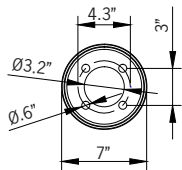

Mounting Detail

Construction

Aluminum

Less than 0.1% copper content – Marine Grade 6060 extruded & LM6 Aluminum High Pressure die casting provides excellent mechanical strength, clean detailed product lines and excellent heat dissipation.

Pre paint

8 step degrease and phosphate process that includes deoxidizing and etching as well as a zinc and nickel phosphate process before product painting.

Memory Retentive -Silicon Gasket

Provided with special injection molded "fit for purpose" long life high temperature memory retentive silicon gaskets. Maintains the gaskets exact profile and seal over years of use and compression.

Thermal management

LM6 Aluminum is used for its excellent mechanical strength and thermal dissipation properties in low and high ambient temperatures. The superior thermal heat sink design by Ligman used in conjunction with the driver, controls thermals below critical temperature range to ensure maximum luminous flux output, as well as providing long LED service life and ensuring less than 10% lumen depreciation at 50,000 hours.

Surge Suppression

Standard 10kv surge suppressor provided with all fixtures.

BUG Rating

Contact Factory

Finishing

All Ligman products go through an extensive finishing process that includes fettling to improve paint adherence.

Paint

UV Stabilized 4.9Mil thick powder coat paint and baked at 200 Deg C. This process ensures that Ligman products can withstand harsh environments. Rated for use in natatoriums.

Inspired by Nature Finishes

The Inspired by nature Finishing is a unique system of decorative powder coating. Our metal decoration process can easily transform the appearance of metal or aluminum product into a wood grain finish.

This patented technology enables the simulation of wood grain, and even marble or granite finish through the use of decorative powder coating.

The wood grain finish is so realistic that it's almost undistinguishable from real wood, even from a close visual inspection. The system of coating permeates the entire thickness of the coat and as a result, the coating cannot be removed by normal rubbing, chipping, or scratching.

The Coating Process

After pre-treatment the prepared parts are powder coated with a specially formulated polyurethane powder. This powder provides protection against wear, abrasion, impact and corrosion and acts as the relief base color for the finalized metal decoration.

The component is then wrapped with a sheet of non-porous film with the selected decoration pattern printed on it using special high temperature inks.

This printed film transfer is vacuum-sealed to the surface for a complete thermo print and then transferred into a customized oven. The oven transforms the ink into different forms within the paint layer before it becomes solid. Finally, the film is removed, and a vivid timber look on aluminum remains.